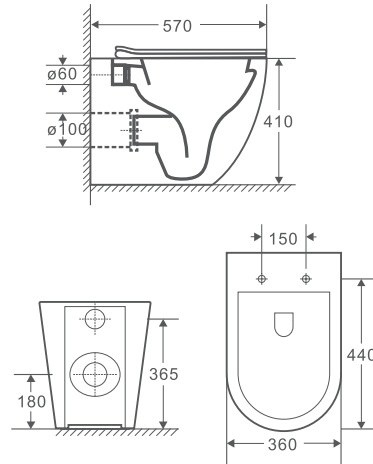

Product Dimension

Dimension: 570 x 360 x 410mm

Specifications

- Model no: RAWFP

Description: Wall Face Floor Pan

Features:

- Highest Quality Vitreous China
- Rimless vortex flushing technology
- Easy-release slim Duraplas seat
- Unique trap design - 100% clean water

Installation:

- V70 flexible connector
- P-Trap: 180mm Roughing-in
- S-Trap: 100-145mm Roughing-in

Water Consumption:

WELS 4 Star
4.5L/Full, 3L/Half

RUBINE Raul floor-pan is designed with the latest rimless outfit that coupled with a patented VORTEX flushing technology that enable good transportation of wastes with minimum water consumption. It also replaced 100% trapped water per cycle so as to prevent growth of bacteria. In addition, the porcelain is fired at a high temperature of 1240 °C to ensure its hardness and applied a special glazing formula to protect the WC surface from scratches and it is easy to maintain too.