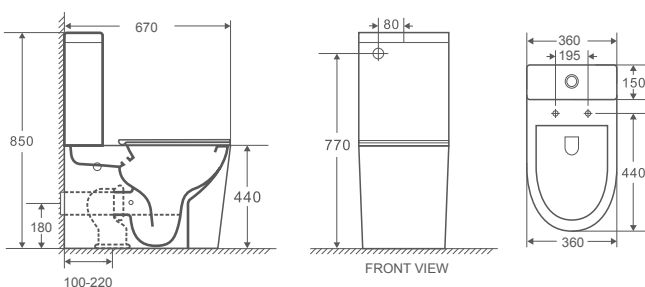

Specifications

Model: **PP-T3**

Description: Wall-faced - sits flat against wall

Features:

Highest Quality Vitreous China

Rimless XL Flushing Technology

Easy to clean surface

Easy-release heavy-duty slim Duraplas seat

Product Dimension

Dimension: 670 x 360 x 850mm

Installation:

VB150 flexible connector:

- P-Trap: 180mm Roughing-in
- S-Trap: 100-220mm Roughing-in

Universal water inlet entry

R&T flushing system

Water Consumption: