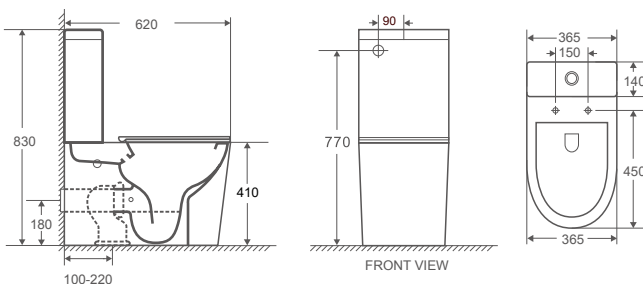

Specifications

Model: LP-T6

Description: Two-Piece Toilet

Features:

- Highest Quality Vitreous China
- Rimless XL Flushing Technology
- Easy to clean surface
- Easy-release heavy-duty slim Duraplas seat

Product Dimension

Dimension: 620 x 365 x 830mm

Installation:

VB150 flexible connector:

- P-Trap: 180mm Roughing-in
- S-Trap: 100-220mm Roughing-in

Universal water inlet entry
R&T flushing system

Water Consumption:

WELS 4 Star