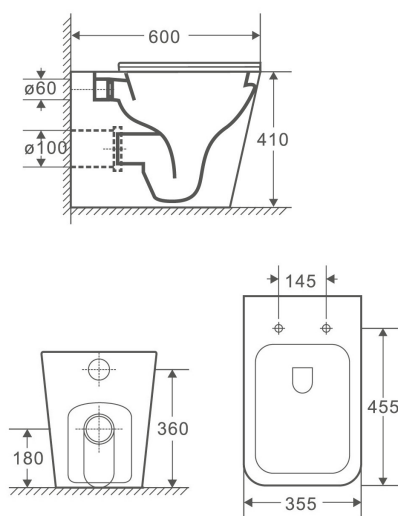

Highest Quality Vitreous China
Rimless vortex flushing technology
Easy-release slim Duraplas seat
Unique trap design - 100% clean water

Installation:

V70 Flexible Connector

- P-Trap: 180mm Roughing-in
- S-Trap: 100-145mm Roughing-in

Water Consumption:

WELS 4 Star
4.5L/Full, 3L/Half

Dimension: 600 x 355 x 410 mm

GEBERIT

Rimless

Distributed by: Unicasa Pty Ltd

Toll Free: 1800 699 888 Email: info@unicasa.com.au

www.mercio.com.au