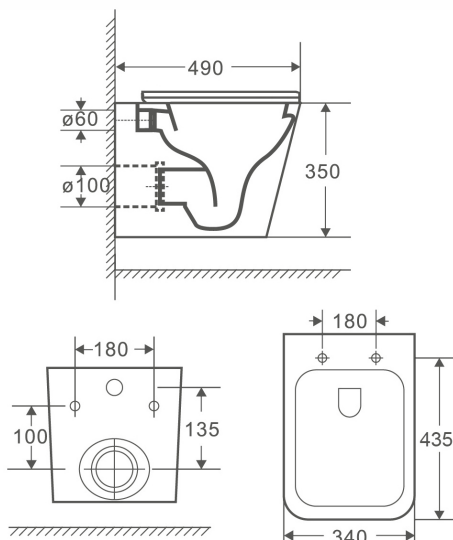

### Specifications

Model : ENWH

Description: Wall-hung Toilet

#### Installation:

- P-Trap: 180mm Roughing-in

#### Water Consumption:

WELS 4 Star

4.5L/Full, 3L/Half

Dimension: 490x 340 x 350 mm

GEBERIT

Rimless

Distributed by: Unicasa Pty Ltd

Toll Free: 1800 699 888 Email: [info@unicasa.com.au](mailto:info@unicasa.com.au)