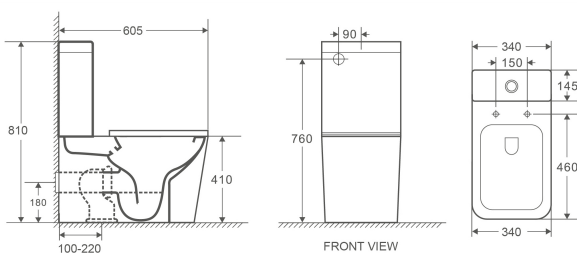

#### Installation:

VB150 flexible connector:

- P-Trap: 180mm Roughing-in
- S-Trap: 100-220mm Roughing-in

Universal water inlet entry

R&T flushing system

Water Consumption:

WELS 4 Star

4.5L/Full, 3L/Half

#### Product Dimension

Dimension: 605 x 340 x 810mm

Distributed by: Unicasa Pty Ltd

Toll Free: 1800 699 888 Email: [info@unicasa.com.au](mailto:info@unicasa.com.au)

[www.mercio.com.au](http://www.mercio.com.au)