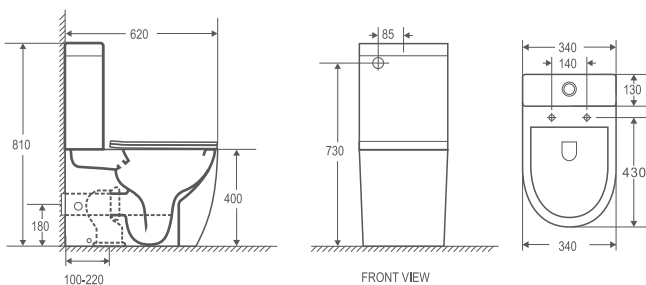

Specifications

Model: CP-T3B

Description: Two-Piece Toilet

Features:

Highest Quality Vitreous China

Rimless

Easy to clean surface

Easy-release heavy-duty slim Duraplas seat

Product Dimension

Dimension: 620 x 340 x 810mm

Installation:

VB150 flexible connector:

- P-Trap: 180mm Roughing-in
- S-Trap: 100-220mm Roughing-in

Bottom water inlet entry

R&T flushing system

Water Consumption: