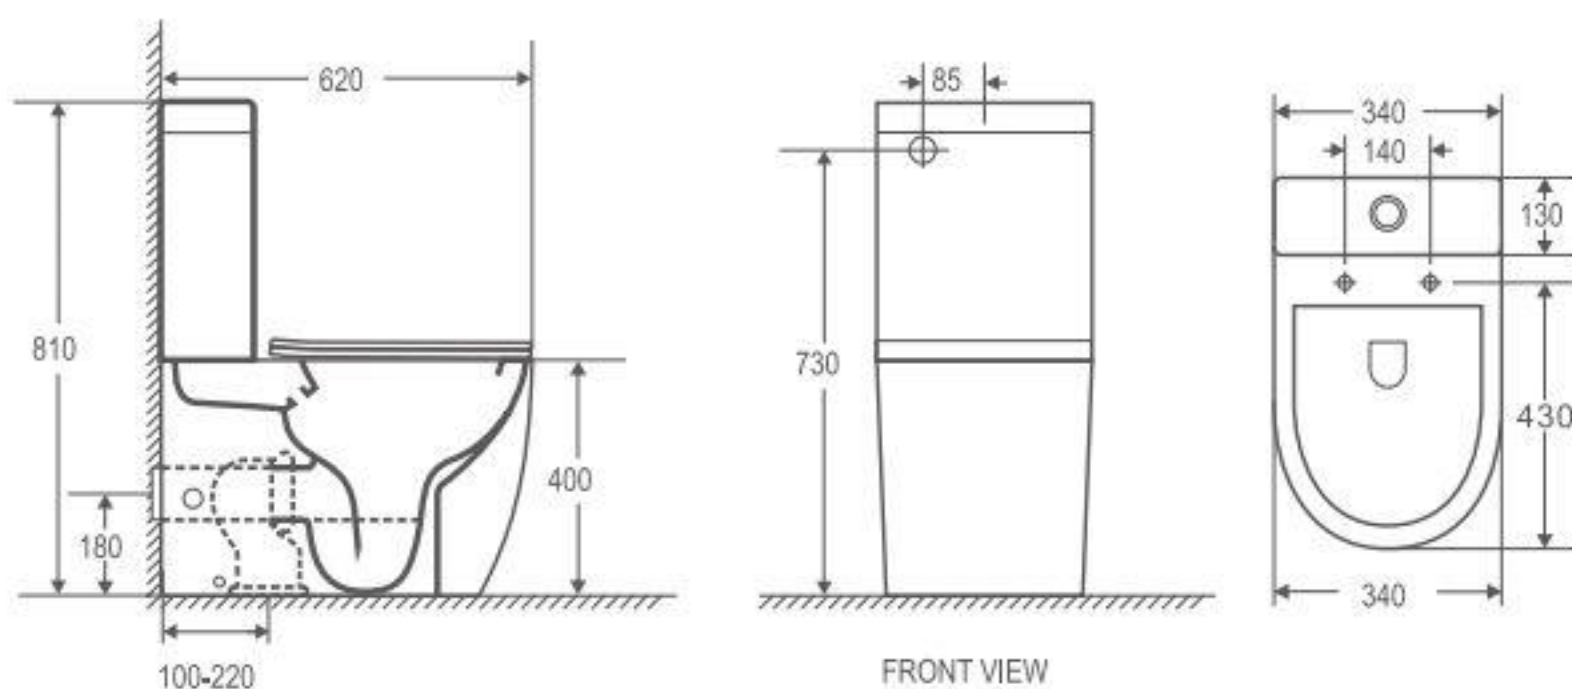

MERCIO

CERA SERIES

Two-Piece Toilet

Description

Mercio Rimless toilet features a patented VORTEX flushing technology that enable good transportation of wastes with minimum water consumption. It also replaced 100% trapped water per cycle so as to prevent growth of bacteria. With Hygiene Plus technology on its glazed surface, you can easily toilet with one swipe and it's sparkling shine again. clean the MERCIO is always the first choice when it comes to selecting a hygienic toilet for your home.

Specifications

Model: CP-T3B

Description: Two-Piece Toilet

Features:

Highest Quality Vitreous China

Rimless

Easy to clean surface

Easy-release heavy-duty slim Duraplas seat

Product Dimension

Dimension: 620 x 340 x 810mm

Installation:

VB150 flexible connector:

- P-Trap: 180mm Roughing-in
- S-Trap: 100-220mm Roughing-in

Bottom water inlet entry

R&T flushing system

Water Consumption: