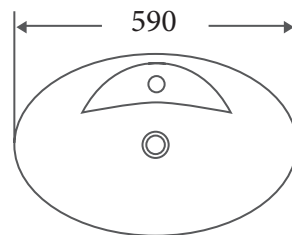

#### Specifications

Model: **BOAT 59M**

Description: Counter-top oval basin

Material: Vitreous China

Colour: High gloss white finish

Overflow is available

1 Tap hole

Self-cleaning glazed surface

#### Product Dimension

Dimension: 590 x 390 x 220 mm