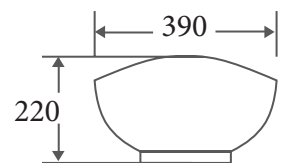

#### Specifications

Model: **BOAT 59M**

Description: Counter-top oval basin

Material: Vitreous China

Colour: High gloss white finish

Overflow is available

1 Tap hole

Self-cleaning glazed surface

#### Product Dimension

Dimension: 590 x 390 x 220 mm