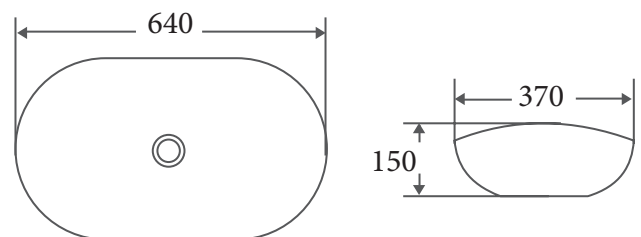

Description: Counter-top oval basin

Material: Vitreous China

Colour: High gloss white finish

No overflow

Self-cleaning glazed surface

Hygiene plus technology

Product Dimension

Dimension: 640 x 370 x 150 mm