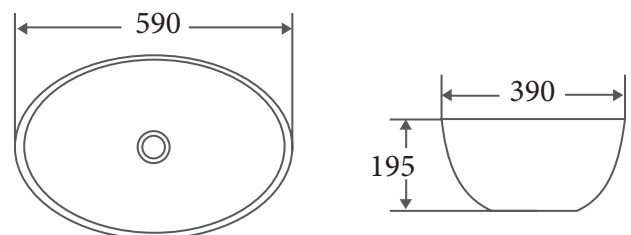

Description

Looking for an unique shape washbasin? Choose BOAT series as it adds an unusual twist to your bathroom. This oval shaped basin makes the bathroom look modern and different.

Specifications

Model: **BOAT 59**
Description: Counter-top oval basin
Material: Vitreous China
Colour: High gloss white finish
Overflow is available
Self-cleaning glazed surface
Hygiene plus technology

Product Dimension

Dimension: 590 x 390 x 195 mm

Retail Price

BOAT 59 \$190