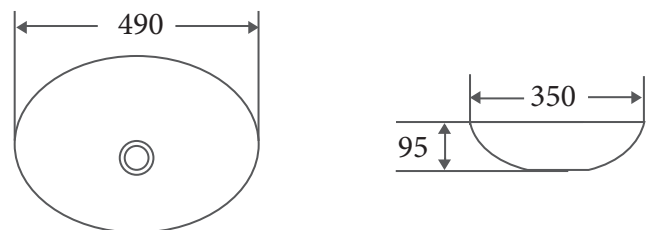

#### Specifications

Model: **BOAT 49**

Description: Counter-top oval basin

Material: Vitreous China

Colour: High gloss white finish

No overflow

Self-cleaning glazed surface

Hygiene plus technology

#### Product Dimension

Dimension: 490 x 350 x 95 mm