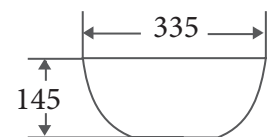

Description: Counter-top oval basin

Material: Vitreous China

Colour: High gloss white finish

No overflow

Self-cleaning glazed surface

Hygiene plus technology

Product Dimension

Dimension: 410 x 335 x 145 mm