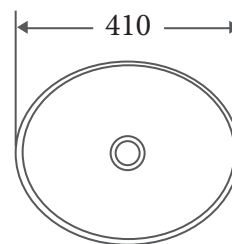

Description: Counter-top oval basin

Material: Vitreous China

Colour: High gloss white finish

No overflow

Self-cleaning glazed surface

Hygiene plus technology

Product Dimension

Dimension: 410 x 335 x 145 mm