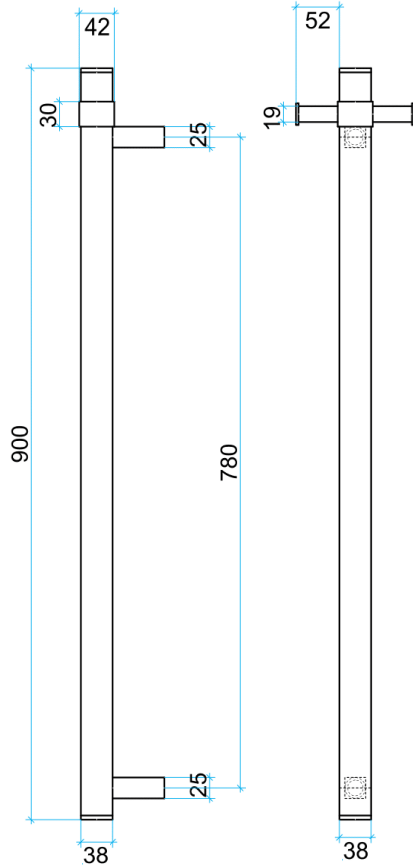

# Thermorail Towel Rails 12V

Electric Heated Towel Rails for use in bathrooms

Stock Code	Finish	Size (mm)	Output (W)	No. of Bars
VS900SH	Polished Stainless Steel	W142 x H900 x D100	30 Watts	1

Rails are sold individually. Hooks are removable.

**PLEASE NOTE:** Specifications are for information purposes only. Whilst every effort has been made to ensure the product specifications are accurate, due to continuing product development and improvement the specifications are subject to change. Specifications can be used to rough in and fit timber supports in the wall however we recommend no holes are drilled without having the product on site or verifying the details with the manufacturer. Thermogroup cannot be held liable or responsible for errors due to updated specifications.