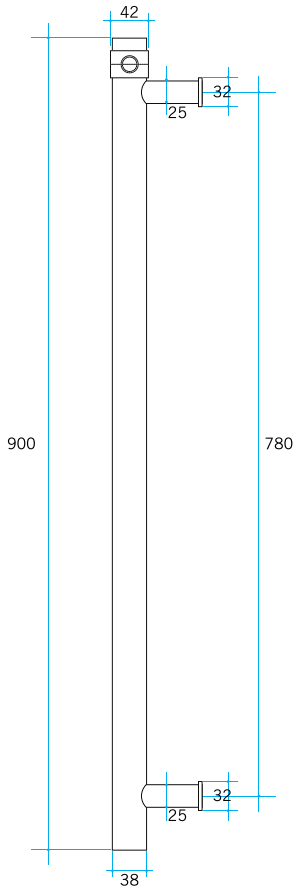

Thermorail Towel Rails 12V

Electric Heated Towel Rails for use in bathrooms

Stock Code	Finish	Size (mm)	Output (W)	No. of Bars
VS900HSW	Satin White	W142 x H900 x D100	30 Watts	1

Rails are sold individually. Hooks are removable.

Please note: Specifications are for information purposes only. Whilst every effort has been made to ensure the product specifications are accurate, due to continuing product development and improvement the specifications are subject to change. Specifications can be used to rough in and fit timber supports in the wall however we recommend no holes are drilled without having the product on site or verifying the details with the manufacturer. Thermogroup cannot be held liable or responsible for errors due to updated specifications