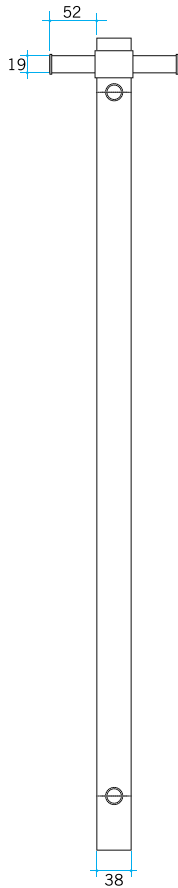

Thermorail Towel Rails 12V

Electric Heated Towel Rails for use in bathrooms

Stock Code	Finish	Size (mm)	Output (W)	No. of Bars
VS900HSW	Satin White	W142 x H900 x D100	30 Watts	1

Rails are sold individually. Hooks are removable.

Please note: Specifications are for information purposes only. Whilst every effort has been made to ensure the product specifications are accurate, due to continuing product development and improvement the specifications are subject to change. Specifications can be used to rough in and fit timber supports in the wall however we recommend no holes are drilled without having the product on site or verifying the details with the manufacturer. Thermogroup cannot be held liable or responsible for errors due to updated specifications