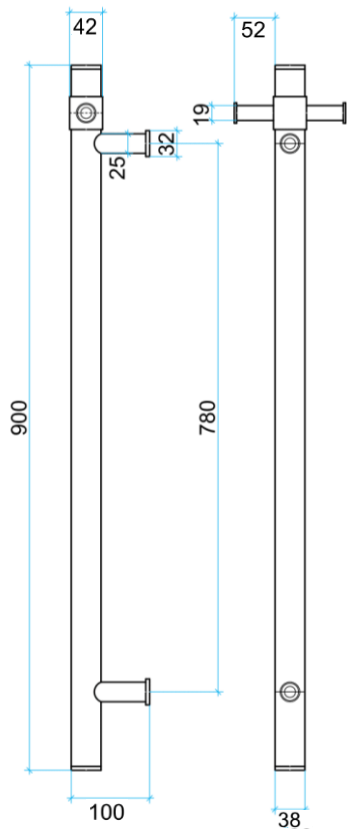

Thermorail Towel Rails 12V

Electric Heated Towel Rails for use in bathrooms

| Stock Code | Finish | Size (mm) | Output (W) | No. of Bars |
|------------|-----------|--------------------|------------|-------------|
| VS900HGM | Gun Metal | W142 x H900 x D100 | 30 Watts | 1 |

Rails are sold individually. Hooks are removable.

PLEASE NOTE: Specifications are for information purposes only. Whilst every effort has been made to ensure the product specifications are accurate, due to continuing product development and improvement the specifications are subject to change. Specifications can be used to rough in and fit timber supports in the wall however we recommend no holes are drilled without having the product on site or verifying the details with the manufacturer. Thermogroup cannot be held liable or responsible for errors due to updated specifications.