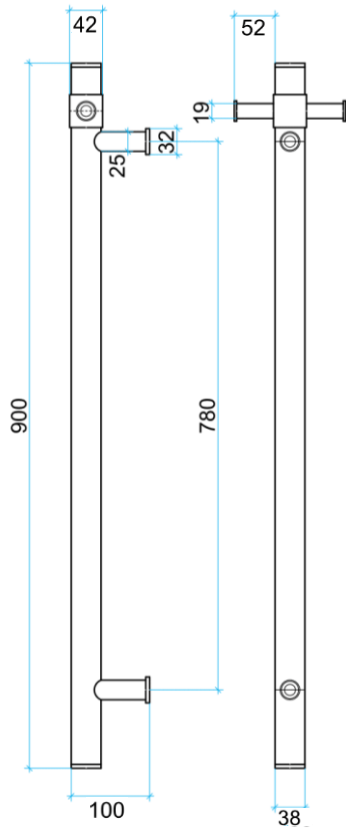

Thermorail Towel Rails 12V

Electric Heated Towel Rails for use in bathrooms

Stock Code	Finish	Size (mm)	Output (W)	No. of Bars
VS900HBR	Brushed Stainless Steel	W142 x H900 x D100	30 Watts	1

Rails are sold individually. Hooks are removable.

PLEASE NOTE: Specifications are for information purposes only. Whilst every effort has been made to ensure the product specifications are accurate, due to continuing product development and improvement the specifications are subject to change. Specifications can be used to rough in and fit timber supports in the wall however we recommend no holes are drilled without having the product on site or verifying the details with the manufacturer. Thermogroup cannot be held liable or responsible for errors due to updated specifications.