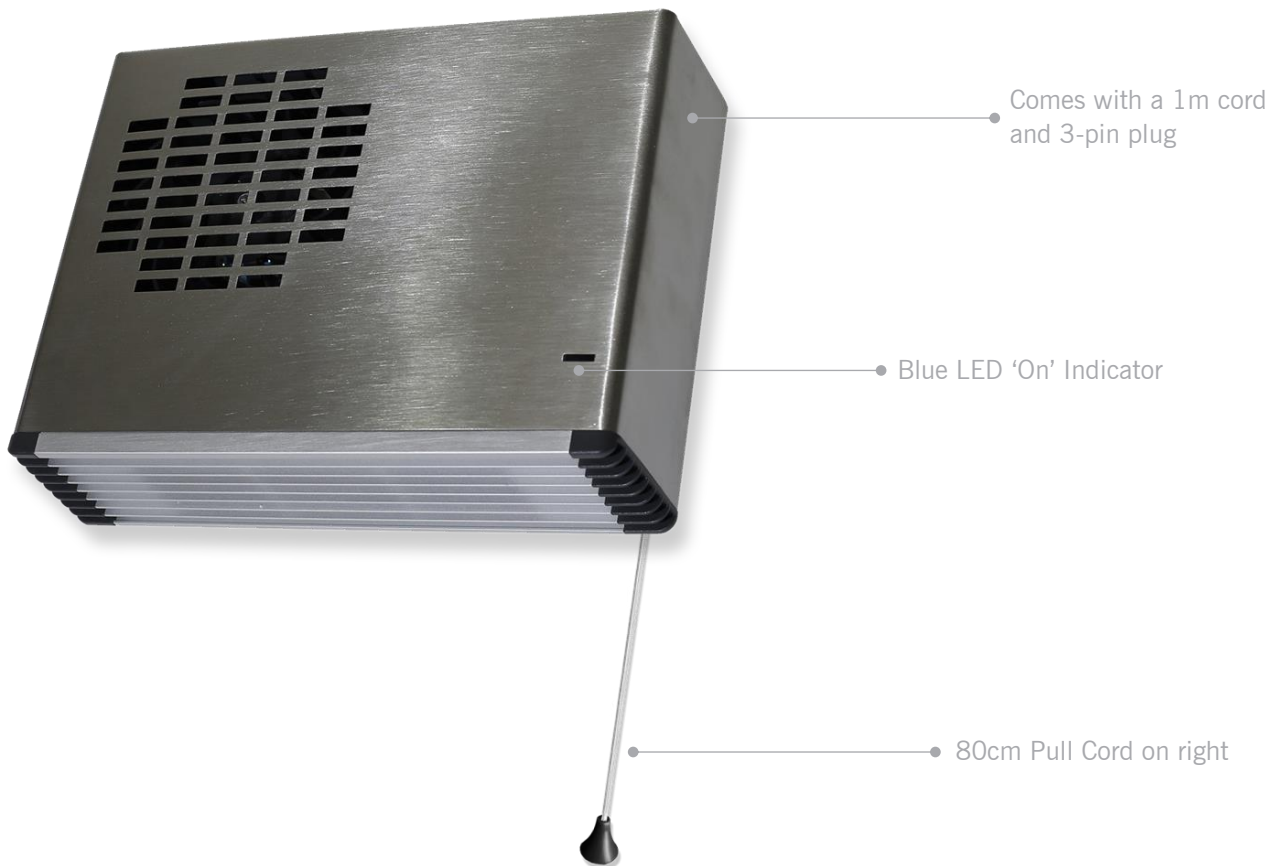

Thermofan Bathroom Heater

Electric Fan Heater designed to heat quickly

Stock Code	Size (mm)	Output (W)	Colour
TF2400S	H200 x W270 x D110	2200 - 2400	Stainless Steel