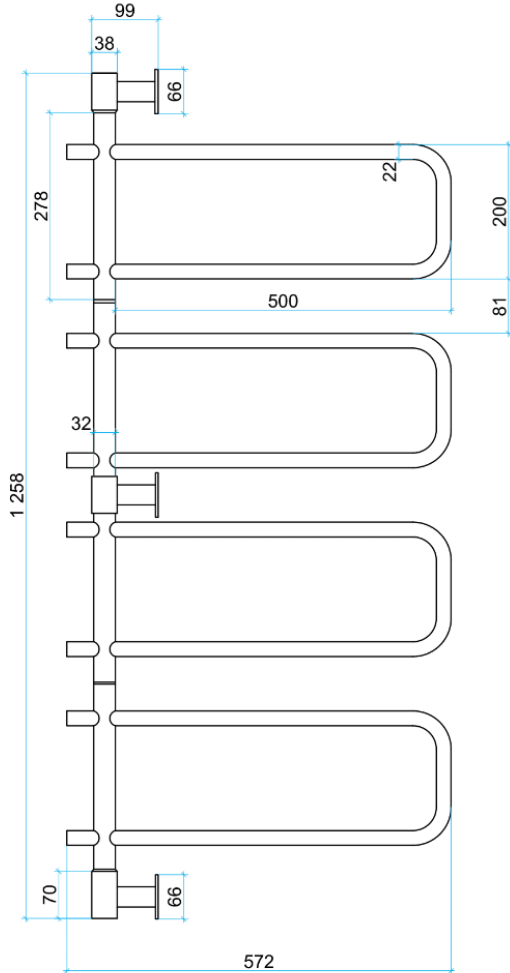

# Thermorail Swivel Towel Rails 240V

Electric Heated Towel Rails for use in bathrooms

Stock Code	Finish	Size	Output	No. of Bars
SV68	Stainless Steel	W570 x H1260 x D99	88 Watts	8

**PLEASE NOTE:** Specifications are for information purposes only. Whilst every effort has been made to ensure the product specifications are accurate, due to continuing product development and improvement the specifications are subject to change. Specifications can be used to rough in and fit timber supports in the wall however we recommend no holes are drilled without having the product on site or verifying the details with the manufacturer. Thermogroup cannot be held liable or responsible for errors due to updated specifications.