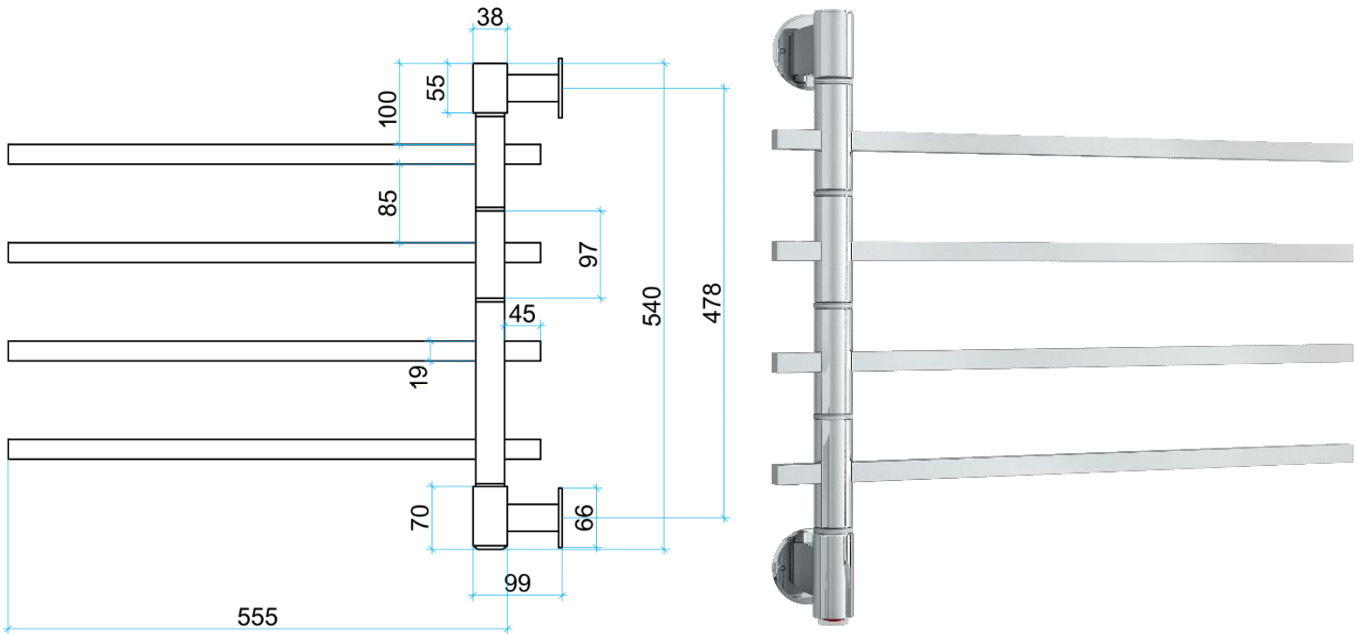

Thermorail Swivel Towel Rails 240V

Electric Heated Towel Rails for use in bathrooms

| Stock Code | Finish | Size (mm) | Output (W) | No. of Bars |
|------------|--------------------------|-------------------|------------|-------------|
| SV35 | Polished Stainless Steel | W600 x H540 x D99 | 48 Watts | 4 |

PLEASE NOTE: Specifications are for information purposes only. Whilst every effort has been made to ensure the product specifications are accurate, due to continuing product development and improvement the specifications are subject to change. Specifications can be used to rough in and fit timber supports in the wall however we recommend no holes are drilled without having the product on site or verifying the details with the manufacturer. Thermogroup cannot be held liable or responsible for errors due to updated specifications.