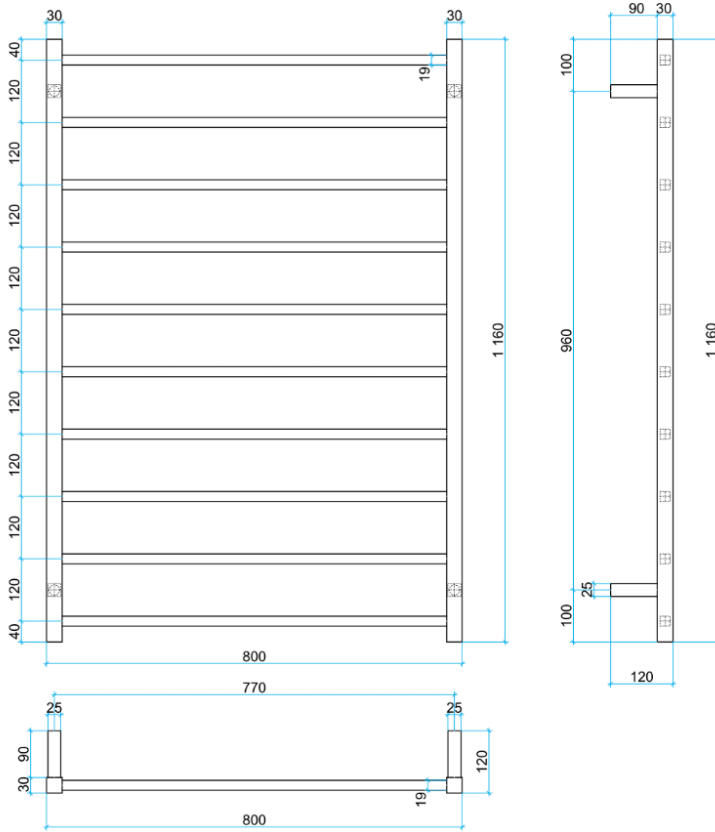

Thermorail Ladder Towel Rails 240V

Electric Heated Towel Rails for use in bathrooms

This rail has Multiflex wiring which means that there is a connection point on both the left and right hand side of the rail and the lead can be connected to either side. Being a dry electric element rail, this can be mounted either way up meaning the wiring can be from any of the four mounting points.

Stock Code	Finish	Size (mm)	Output (W)	No. of Bars
SS88MB	Matt Black	W800 x H1160 x D120	217 Watts	10

PLEASE NOTE: Specifications are for information purposes only. Whilst every effort has been made to ensure the product specifications are accurate, due to continuing product development and improvement the specifications are subject to change. Specifications can be used to rough in and fit timber supports in the wall however we recommend no holes are drilled without having the product on site or verifying the details with the manufacturer. Thermogroup cannot be held liable or responsible for errors due to updated specifications.