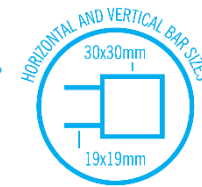

Thermorail Ladder Towel Rails 240V

Electric Heated Towel Rails for use in bathrooms

This rail has Multiflex wiring which means that there is a connection point on both the left and right hand side of the rail and the lead can be connected to either side. Being a dry electric element rail, this can be mounted either way up meaning the wiring can be from any of the four mounting points.

Stock Code	Finish	Size (mm)	Output (W)	No. of Bars
SS88MB	Matt Black	W800 x H1160 x D120	217 Watts	10

PLEASE NOTE: Specifications are for information purposes only. Whilst every effort has been made to ensure the product specifications are accurate, due to continuing product development and improvement the specifications are subject to change. Specifications can be used to rough in and fit timber supports in the wall however we recommend no holes are drilled without having the product on site or verifying the details with the manufacturer. Thermogroup cannot be held liable or responsible for errors due to updated specifications.