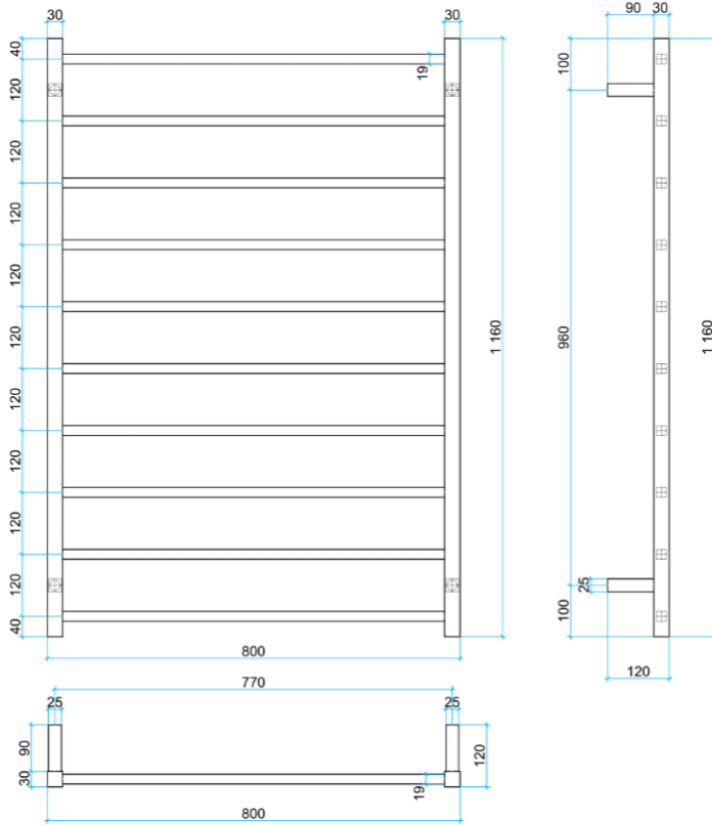

Thermorail Ladder Towel Rails 240V

Electric Heated Towel Rails for use in bathrooms

This rail has Multiflex wiring which means that there is a connection point on both the left and right hand side of the rail and the lead can be connected to either side. Being a dry electric element rail, this can be mounted either way up meaning the wiring can be from any of the four mounting points.

Stock Code	Finish	Size (mm)	Output (W)	No. of Bars
SS88M	Polished Stainless Steel	W800 x H1160 x D120	153 Watts	10

PLEASE NOTE: Specifications are for information purposes only. Whilst every effort has been made to ensure the product specifications are accurate, due to continuing product development and improvement the specifications are subject to change. Specifications can be used to rough in and fit timber supports in the wall however we recommend no holes are drilled without having the product on site or verifying the details with the manufacturer. Thermogroup cannot be held liable or responsible for errors due to updated specifications.