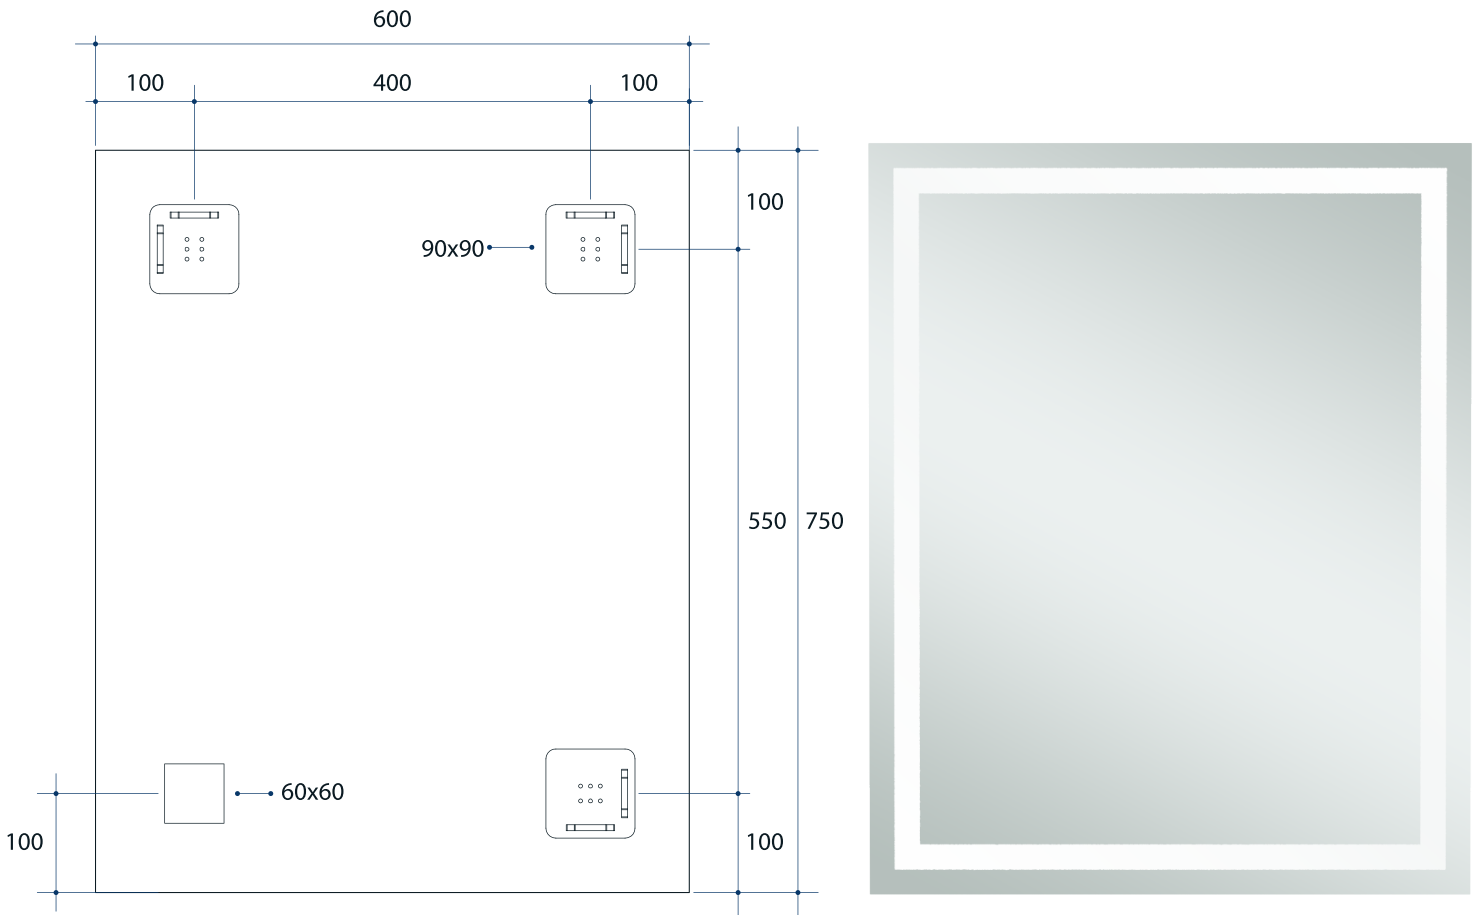

# Sierra Sandblasted Border, Polished Edge Mirror Includes Mirror Demister

Note: All dimensions are in millimetres (mm)

Stock Code	Size (mm)	Shape	Edge
------------	-----------	-------	------

SS6075HND

600 x 750 x 11

Rectangle

Polished Edge  
Sandblasted Strip

This product includes a mirror and Thermomirror demister. These are supplied as separate parts and the demister will need to be adhered to the back of the mirror prior to installation of the mirror. For details on the demister, please see next page

## Ultra-thin Demister Pad for use on Bathroom Mirrors

Note: All dimensions are in millimetres (mm)

Stock Code	Size (mm)	Heat Output (W)	Voltage - Frequency
TM3545	350 x 450	38	220 - 240V 50Hz

Thermomirror demisters must be installed by a qualified electrician.  
The demister cannot be cut, pierced or modified in anyway.