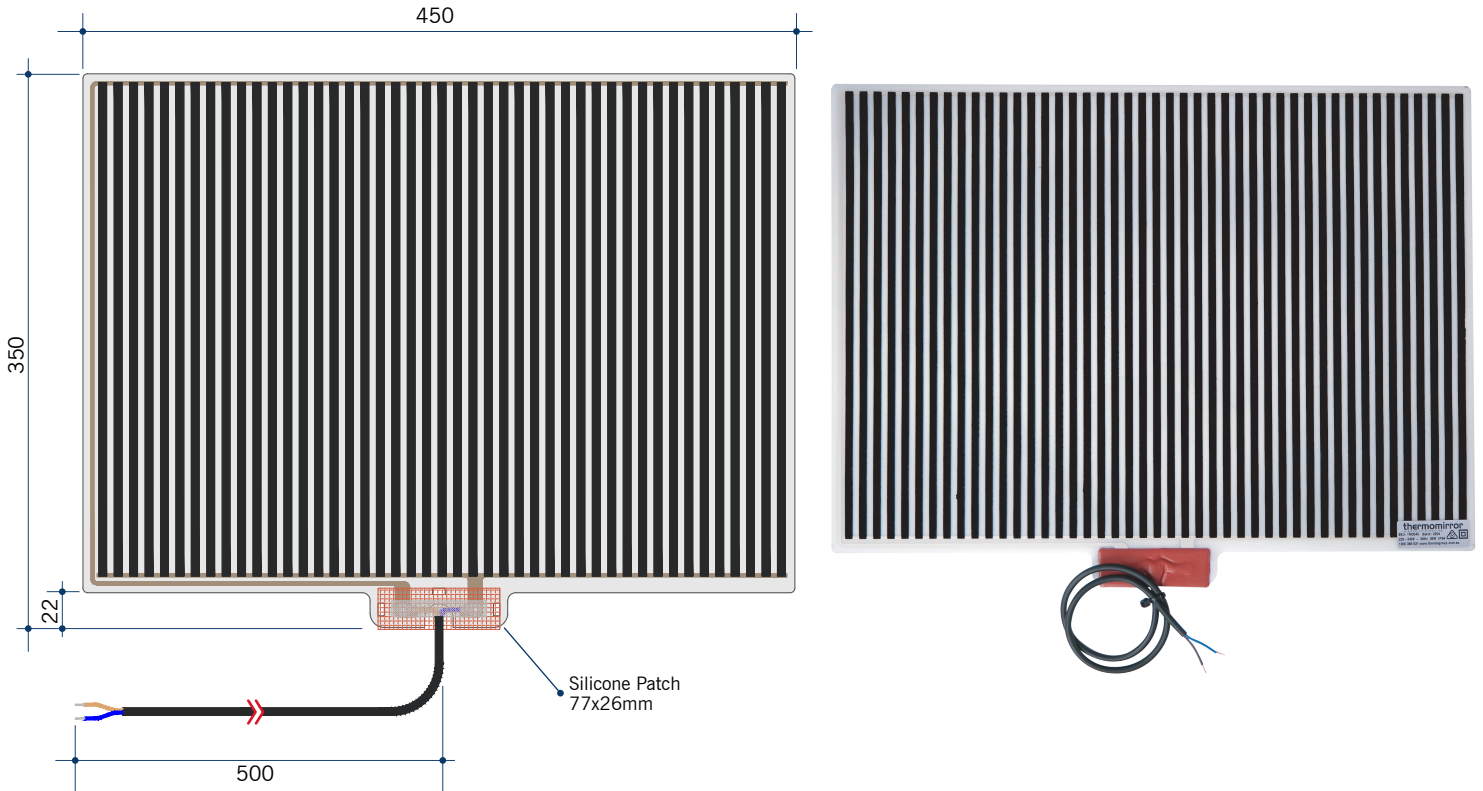

# Sierra Sandblasted Border, Polished Edge Mirror Includes Mirror Demister

Note: All dimensions are in millimetres (mm)

Stock Code	Size (mm)	Shape	Edge
------------	-----------	-------	------

SS6075HND

600 x 750 x 11

Rectangle

Polished Edge  
Sandblasted Strip

This product includes a mirror and Thermomirror demister. These are supplied as separate parts and the demister will need to be adhered to the back of the mirror prior to installation of the mirror. For details on the demister, please see next page

## Ultra-thin Demister Pad for use on Bathroom Mirrors

Note: All dimensions are in millimetres (mm)

Stock Code	Size (mm)	Heat Output (W)	Voltage - Frequency
TM3545	350 x 450	38	220 - 240V 50Hz

Thermomirror demisters must be installed by a qualified electrician.  
The demister cannot be cut, pierced or modified in anyway.