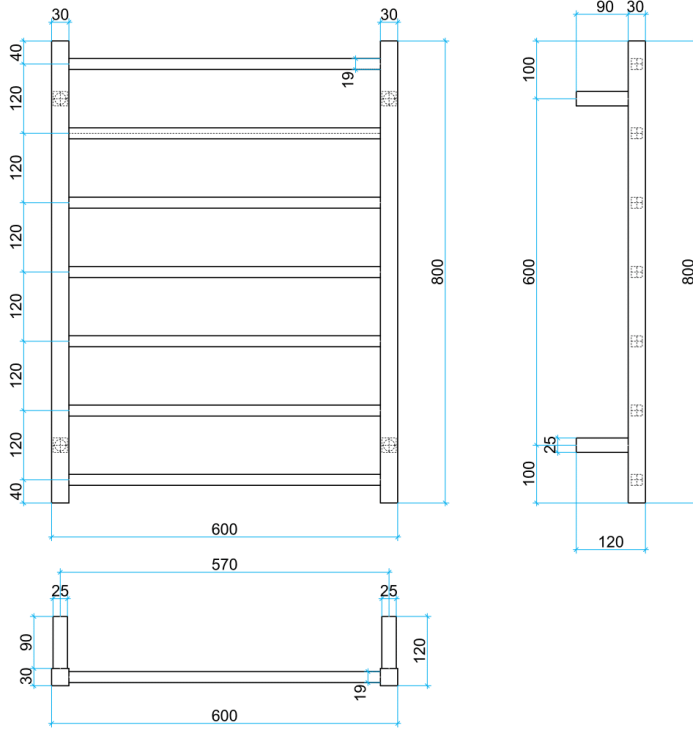

Thermorail Ladder Towel Rails 240V

Electric Heated Towel Rails for use in bathrooms

This rail has Multiflex wiring which means that there is a connection point on both the left and right hand side of the rail and the lead can be connected to either side. Being a dry electric element rail, this can be mounted either way up meaning the wiring can be from any of the four mounting points.

Stock Code	Finish	Size (mm)	Output (W)	No. of Bars
SS44M	Polished Stainless Steel	W600 x H800 x D120	83 Watts	7

PLEASE NOTE: Specifications are for information purposes only. Whilst every effort has been made to ensure the product specifications are accurate, due to continuing product development and improvement the specifications are subject to change. Specifications can be used to rough in and fit timber supports in the wall however we recommend no holes are drilled without having the product on site or verifying the details with the manufacturer. Thermogroup cannot be held liable or responsible for errors due to updated specifications.