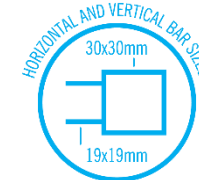

Thermorail Ladder Towel Rails 240V

Electric Heated Towel Rails for use in bathrooms

This rail has Multiflex wiring which means that there is a connection point on both the left and right hand side of the rail and the lead can be connected to either side. Being a dry electric element rail, this can be mounted either way up meaning the wiring can be from any of the four mounting points.

Stock Code	Finish	Size (mm)	Output (W)	No. of Bars
SS44M	Polished Stainless Steel	W600 x H800 x D120	83 Watts	7

PLEASE NOTE: Specifications are for information purposes only. Whilst every effort has been made to ensure the product specifications are accurate, due to continuing product development and improvement the specifications are subject to change. Specifications can be used to rough in and fit timber supports in the wall however we recommend no holes are drilled without having the product on site or verifying the details with the manufacturer. Thermogroup cannot be held liable or responsible for errors due to updated specifications.