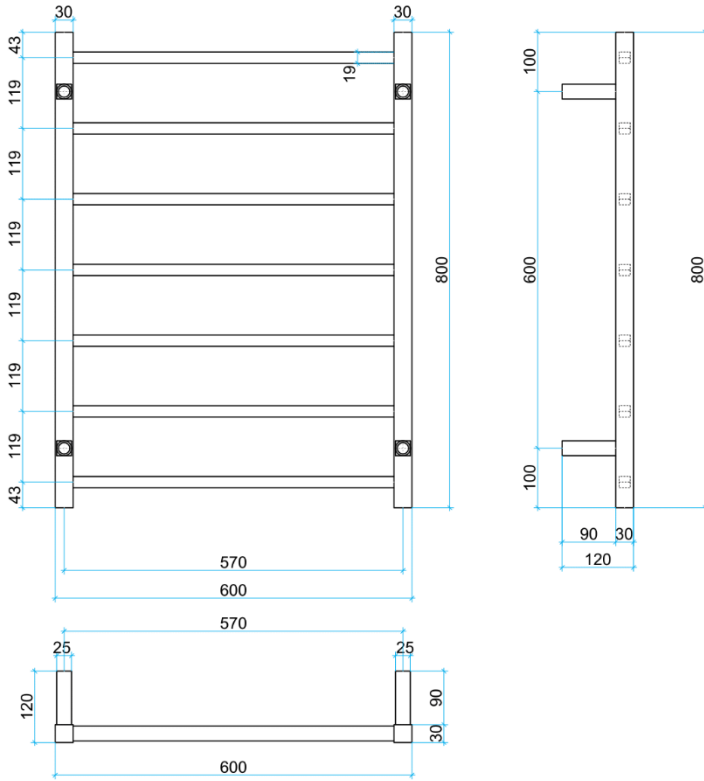

Thermorail Ladder Towel Rails 12V

Electric Heated Towel Rails for use in bathrooms

Stock Code	Finish	Size (mm)	Output (W)	No. of Bars
SS4412	Polished Stainless Steel	W600 x H800 x D120	90 Watts	7

PLEASE NOTE: Specifications are for information purposes only. Whilst every effort has been made to ensure the product specifications are accurate, due to continuing product development and improvement the specifications are subject to change. Specifications can be used to rough in and fit timber supports in the wall however we recommend no holes are drilled without having the product on site or verifying the details with the manufacturer. Thermogroup cannot be held liable or responsible for errors due to updated specifications.