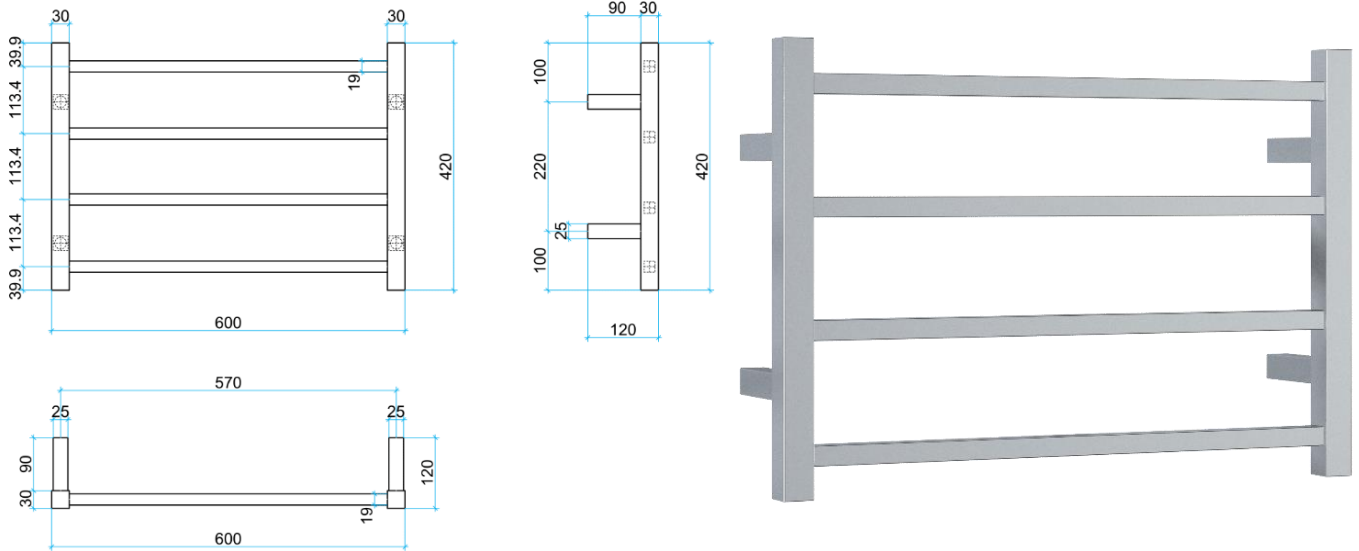

Thermorail Ladder Towel Rails 240V

Electric Heated Towel Rails for use in bathrooms

This rail has Multiflex wiring which means that there is a connection point on both the left and right hand side of the rail and the lead can be connected to either side. Being a dry electric element rail, this can be mounted either way up meaning the wiring can be from any of the four mounting points.

Stock Code	Finish	Size (mm)	Output (W)	No. of Bars
SS40M	Polished Stainless Steel	W600 x H420 x D120	47 Watts	4

PLEASE NOTE: Specifications are for information purposes only. Whilst every effort has been made to ensure the product specifications are accurate, due to continuing product development and improvement the specifications are subject to change. Specifications can be used to rough in and fit timber supports in the wall however we recommend no holes are drilled without having the product on site or verifying the details with the manufacturer. Thermogroup cannot be held liable or responsible for errors due to updated specifications.