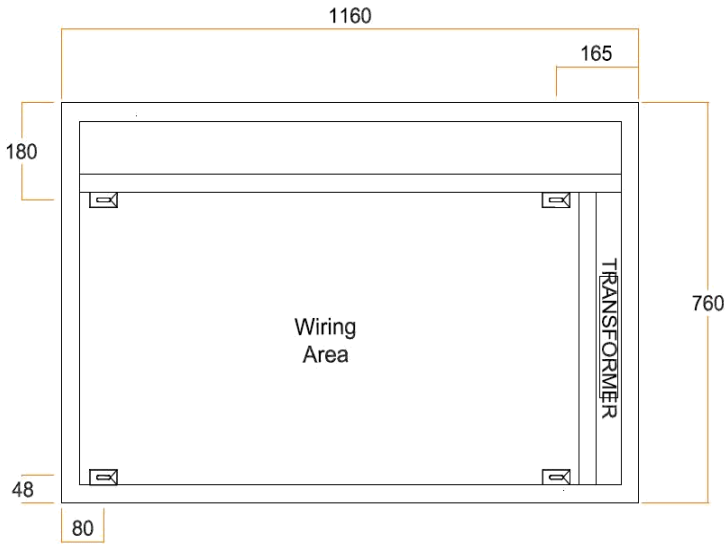

# Ablaze Premium Back-lit Mirrors

Stock Code	Light	Size (mm)	Output (W)
SS128C	Cool	W1200 x H800 x D43	108 Watts