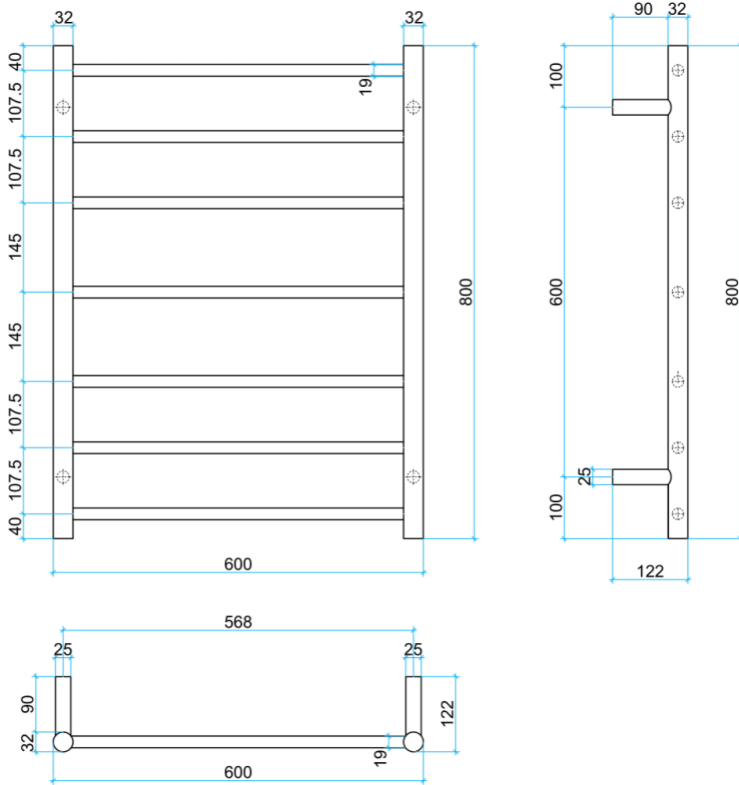

Thermorail Ladder Towel Rails 240V

Electric Heated Towel Rails for use in bathrooms

This rail has Multiflex wiring which means that there is a connection point on both the left and right hand side of the rail and the lead can be connected to either side. Being a dry electric element rail, this can be mounted either way up meaning the wiring can be from any of the four mounting points.

Stock Code	Finish	Size (mm)	Output (W)	No. of Bars
SRB44M	Brushed Stainless Steel	W600 x H800 x D122	90 Watts	7

PLEASE NOTE: Specifications are for information purposes only. Whilst every effort has been made to ensure the product specifications are accurate, due to continuing product development and improvement the specifications are subject to change. Specifications can be used to rough in and fit timber supports in the wall however we recommend no holes are drilled without having the product on site or verifying the details with the manufacturer. Thermogroup cannot be held liable or responsible for errors due to updated specifications.