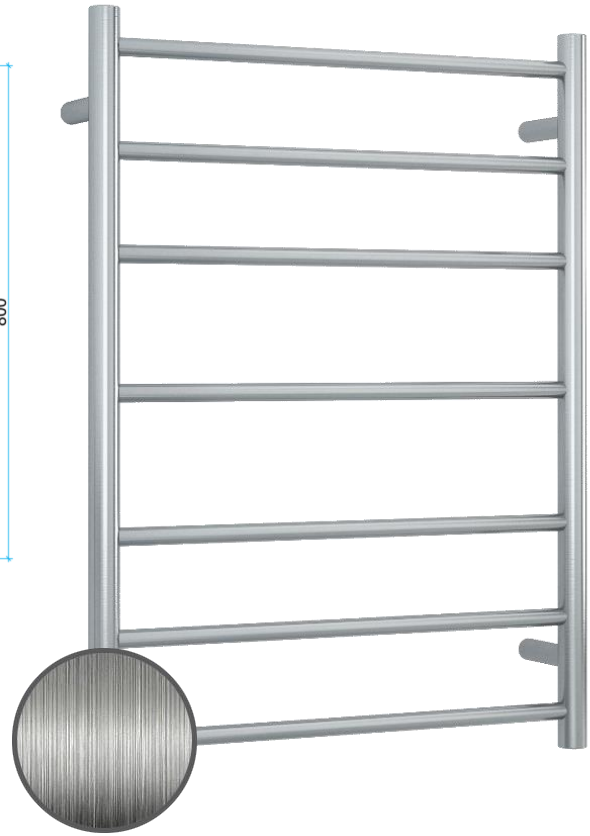

Thermorail Ladder Towel Rails 240V

Electric Heated Towel Rails for use in bathrooms

This rail has Multiflex wiring which means that there is a connection point on both the left and right hand side of the rail and the lead can be connected to either side. Being a dry electric element rail, this can be mounted either way up meaning the wiring can be from any of the four mounting points.

Stock Code	Finish	Size (mm)	Output (W)	No. of Bars
SRB44M	Brushed Stainless Steel	W600 x H800 x D122	90 Watts	7

PLEASE NOTE: Specifications are for information purposes only. Whilst every effort has been made to ensure the product specifications are accurate, due to continuing product development and improvement the specifications are subject to change. Specifications can be used to rough in and fit timber supports in the wall however we recommend no holes are drilled without having the product on site or verifying the details with the manufacturer. Thermogroup cannot be held liable or responsible for errors due to updated specifications.