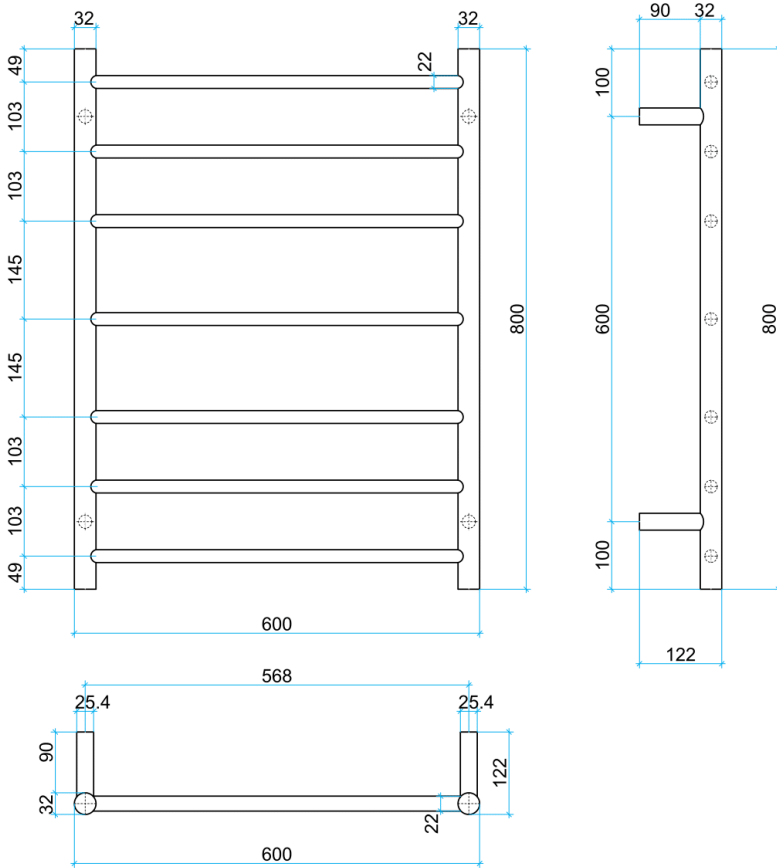

Thermorail Ladder Towel Rails 12V

Electric Heated Towel Rails for use in bathrooms

Stock Code	Finish	Size (mm)	Output (W)	No. of Bars
SRB4412	Brushed Stainless Steel	W600 x H800 x D122	90 Watts	7

PLEASE NOTE: Specifications are for information purposes only. Whilst every effort has been made to ensure the product specifications are accurate, due to continuing product development and improvement the specifications are subject to change. Specifications can be used to rough in and fit timber supports in the wall however we recommend no holes are drilled without having the product on site or verifying the details with the manufacturer. Thermogroup cannot be held liable or responsible for errors due to updated specifications.