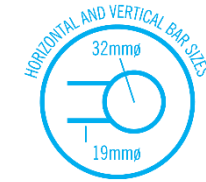

# Thermorail Ladder Towel Rails 240V

Electric Heated Towel Rails for use in bathrooms

This rail has Multiflex wiring which means that there is a connection point on both the left and right hand side of the rail and the lead can be connected to either side. Being a dry electric element rail, this can be mounted either way up meaning the wiring can be from any of the four mounting points.

Stock Code	Finish	Size (mm)	Output (W)	No. of Bars
SR69MB	Matt Black	W700 x H1200 x D122	162 Watts	10

**PLEASE NOTE:** Specifications are for information purposes only. Whilst every effort has been made to ensure the product specifications are accurate, due to continuing product development and improvement the specifications are subject to change. Specifications can be used to rough in and fit timber supports in the wall however we recommend no holes are drilled without having the product on site or verifying the details with the manufacturer. Thermogroup cannot be held liable or responsible for errors due to updated specifications.