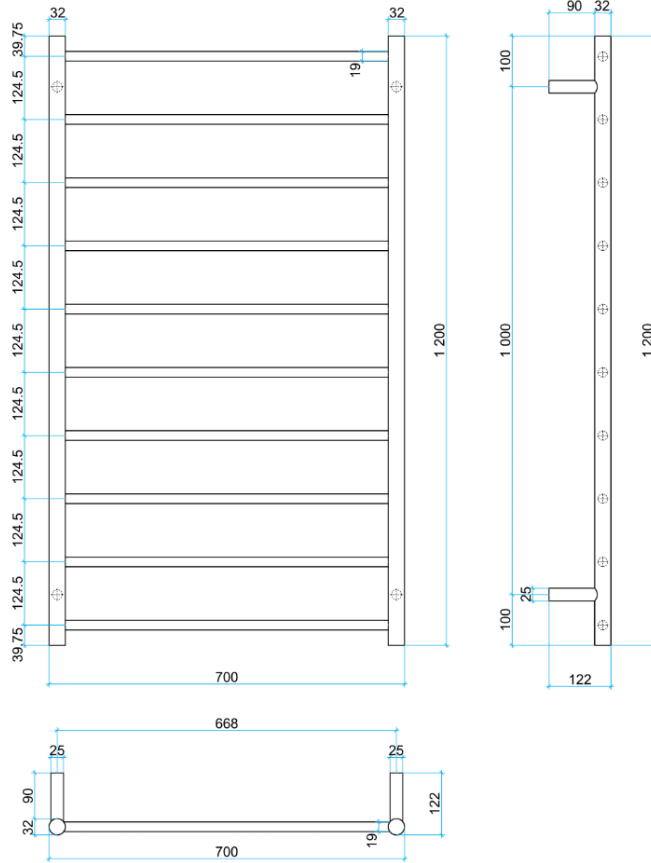

# Thermorail Ladder Towel Rails 240V

Electric Heated Towel Rails for use in bathrooms

This rail has Multiflex wiring which means that there is a connection point on both the left and right hand side of the rail and the lead can be connected to either side. Being a dry electric element rail, this can be mounted either way up meaning the wiring can be from any of the four mounting points.

Stock Code	Finish	Size (mm)	Output (W)	No. of Bars
SR69MB	Matt Black	W700 x H1200 x D122	162 Watts	10

**PLEASE NOTE:** Specifications are for information purposes only. Whilst every effort has been made to ensure the product specifications are accurate, due to continuing product development and improvement the specifications are subject to change. Specifications can be used to rough in and fit timber supports in the wall however we recommend no holes are drilled without having the product on site or verifying the details with the manufacturer. Thermogroup cannot be held liable or responsible for errors due to updated specifications.