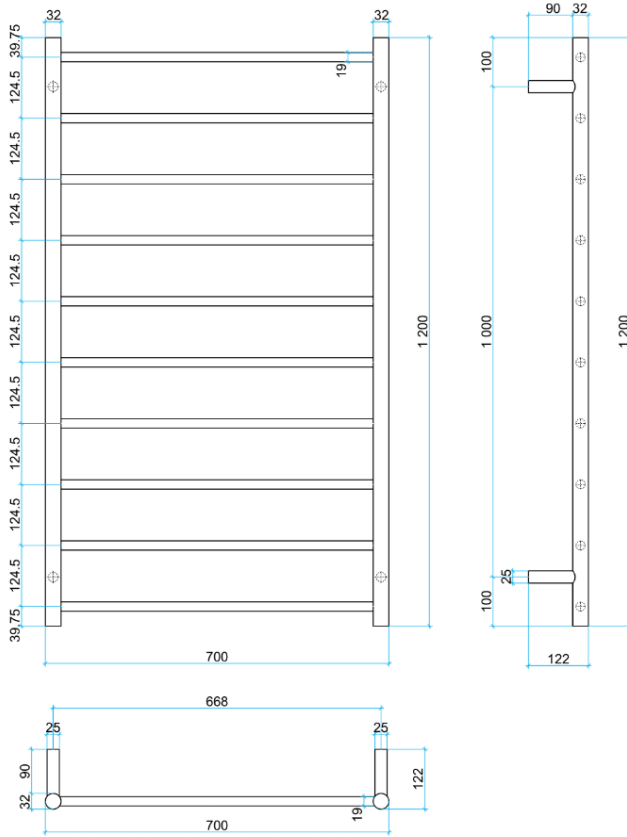

# Thermorail Ladder Towel Rails 240V

Electric Heated Towel Rails for use in bathrooms

This rail has Multiflex wiring which means that there is a connection point on both the left and right hand side of the rail and the lead can be connected to either side. Being a dry electric element rail, this can be mounted either way up meaning the wiring can be from any of the four mounting points.

Stock Code	Finish	Size (mm)	Output (W)	No. of Bars
SR69M	Polished Stainless Steel	W700 x H1200 x D122	128 Watts	10

**PLEASE NOTE:** Specifications are for information purposes only. Whilst every effort has been made to ensure the product specifications are accurate, due to continuing product development and improvement the specifications are subject to change. Specifications can be used to rough in and fit timber supports in the wall however we recommend no holes are drilled without having the product on site or verifying the details with the manufacturer. Thermogroup cannot be held liable or responsible for errors due to updated specifications.