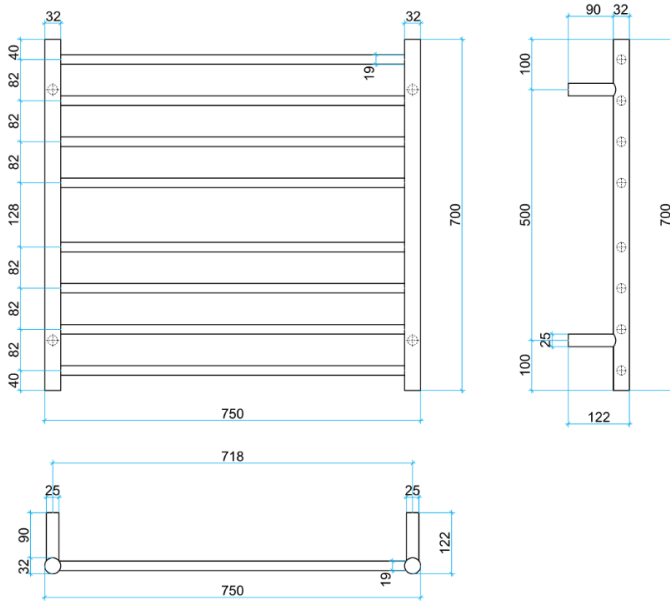

Thermorail Ladder Towel Rails 240V

Electric Heated Towel Rails for use in bathrooms

This rail has Multiflex wiring which means that there is a connection point on both the left and right hand side of the rail and the lead can be connected to either side. Being a dry electric element rail, this can be mounted either way up meaning the wiring can be from any of the four mounting points.

Stock Code	Finish	Size (mm)	Output (W)	No. of Bars
SR33MB	Matt Black Powder Coated	W750 x H700 x D122	132 Watts	8

PLEASE NOTE: Specifications are for information purposes only. Whilst every effort has been made to ensure the product specifications are accurate, due to continuing product development and improvement the specifications are subject to change. Specifications can be used to rough in and fit timber supports in the wall however we recommend no holes are drilled without having the product on site or verifying the details with the manufacturer. Thermogroup cannot be held liable or responsible for errors due to updated specifications.