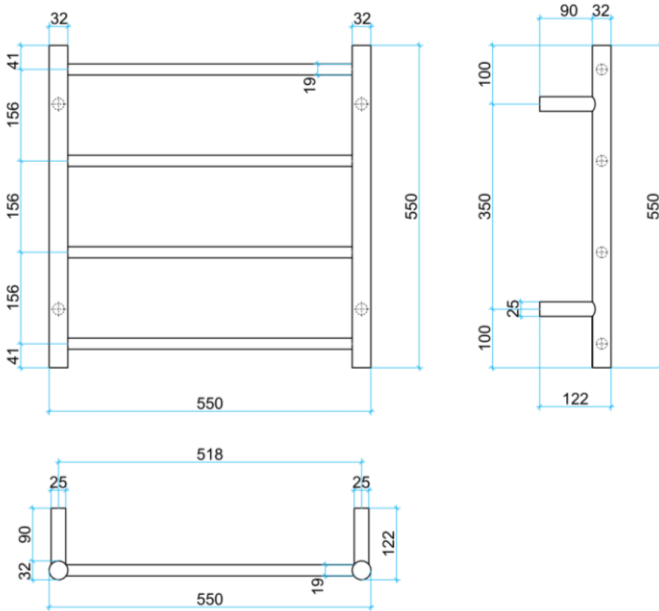

Thermorail Ladder Towel Rails 240V

Electric Heated Towel Rails for use in bathrooms

This rail has Multiflex wiring which means that there is a connection point on both the left and right hand side of the rail and the lead can be connected to either side. Being a dry electric element rail, this can be mounted either way up meaning the wiring can be from any of the four mounting points.

Stock Code	Finish	Size (mm)	Output (W)	No. of Bars
SR25MB	Matt Black	W550 x H550 x D122	54 Watts	4

- SEVEN YEARS WARRANTY

7
- SAFE FOR USE IN BATHROOMS

IP55
- QUALITY STAINLESS STEEL

304
- DRY ELECTRIC ELEMENT

240V
- MULTIFLEX WIRING ALL 4 LEGS
- HORIZONTAL AND VERTICAL BAR SIZES

32mmø
19mmø
- HARDWIRED OR PLUG-IN

PLEASE NOTE: Specifications are for information purposes only. Whilst every effort has been made to ensure the product specifications are accurate, due to continuing product development and improvement the specifications are subject to change. Specifications can be used to rough in and fit timber supports in the wall however we recommend no holes are drilled without having the product on site or verifying the details with the manufacturer. Thermogroup cannot be held liable or responsible for errors due to updated specifications.