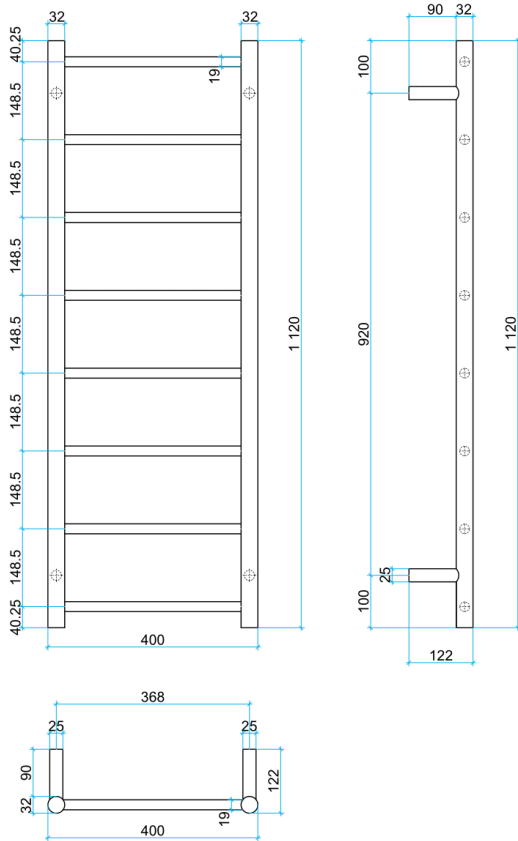

Thermorail Ladder Towel Rails 240V

Electric Heated Towel Rails for use in bathrooms

This rail has Multiflex wiring which means that there is a connection point on both the left and right hand side of the rail and the lead can be connected to either side. Being a dry electric element rail, this can be mounted either way up meaning the wiring can be from any of the four mounting points.

Stock Code	Finish	Size (mm)	Output (W)	No. of Bars
SR17M	Polished Stainless Steel	W400 x H1120 x D122	65 Watts	8

PLEASE NOTE: Specifications are for information purposes only. Whilst every effort has been made to ensure the product specifications are accurate, due to continuing product development and improvement the specifications are subject to change. Specifications can be used to rough in and fit timber supports in the wall however we recommend no holes are drilled without having the product on site or verifying the details with the manufacturer. Thermogroup cannot be held liable or responsible for errors due to updated specifications.