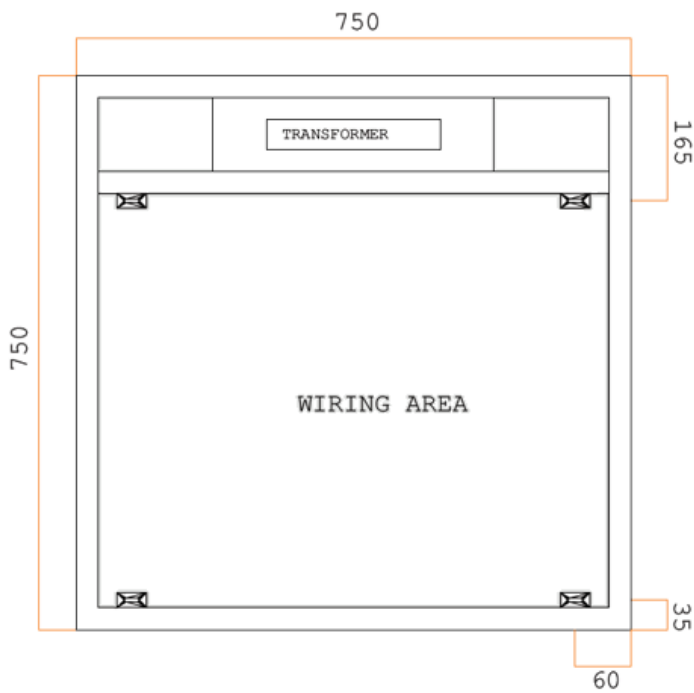

Ablaze Premium Back-lit Mirrors

Stock Code	Light	Size (mm)	Output (W)
S900C	Cool	W900 x H900 x D45	68 Watts