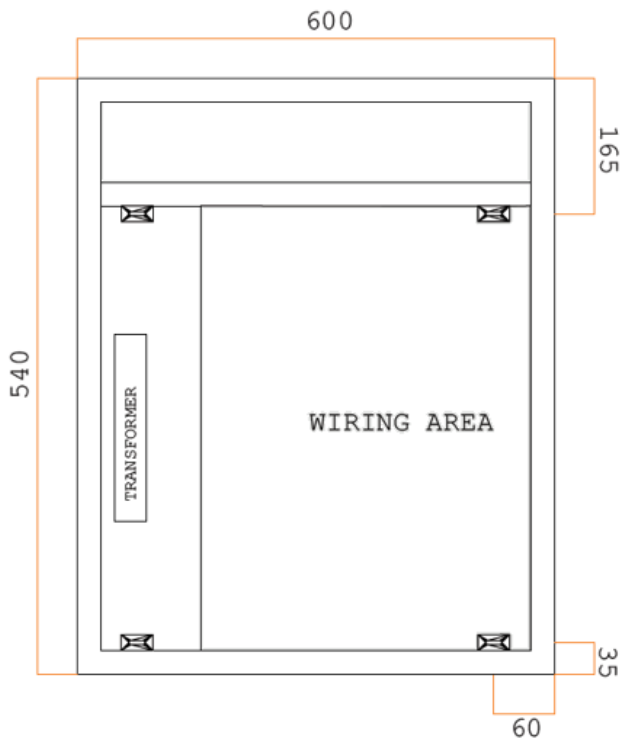

Ablaze Premium Back-lit Mirrors

Stock Code	Light	Size (mm)	Output (W)
S759C	Cool	W900 x H750 x D45	18 Watts