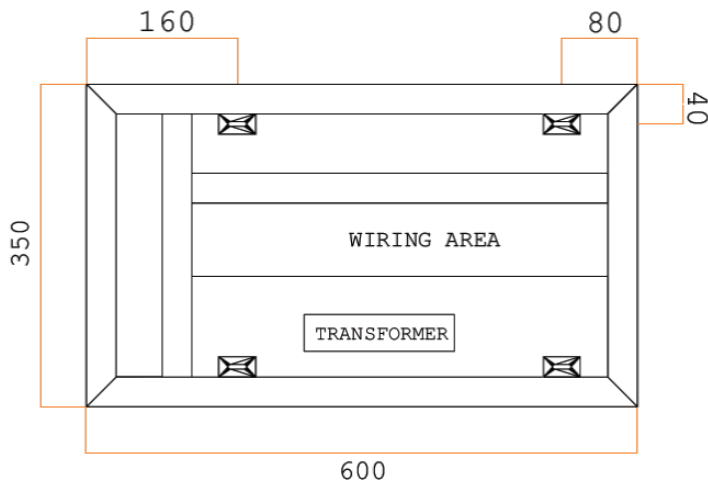

# Ablaze Premium Back-lit Mirrors

Stock Code	Light	Size (mm)	Output (W)
S500C	Cool	W750 x H500 x D45	39 Watts