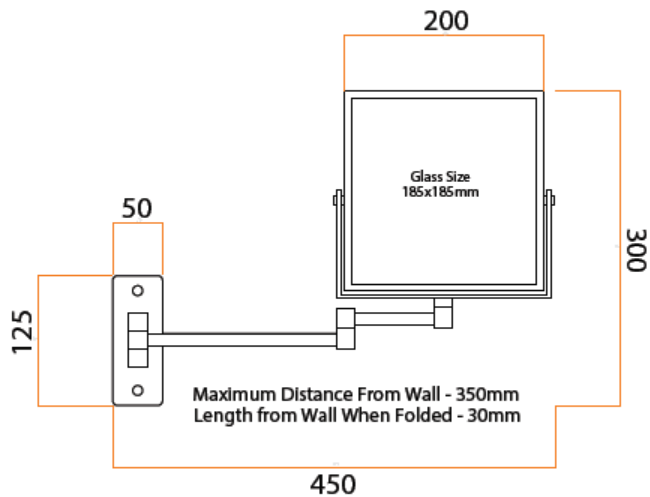

Ablaze Non-Lit Magnifying Mirrors

Stock Code	Finish	Type
S15SMB	Matt Black	Wall Mounted