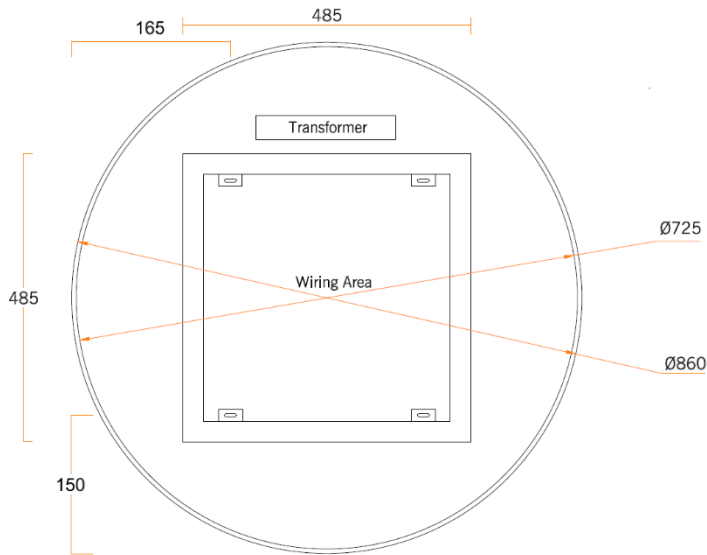

# Ablaze Premium Back-lit Mirrors

Stock Code	Light	Size (mm)	Output (W)
RS900W	Warm	900 ø x D43	79 Watts