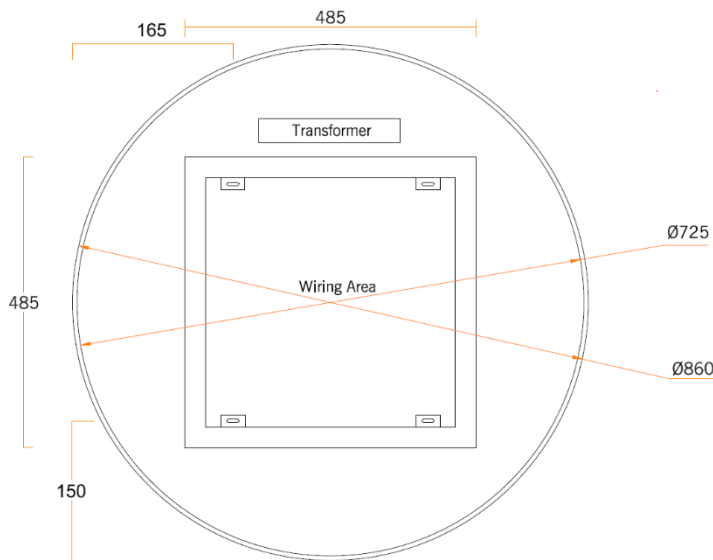

Ablaze Premium Back-lit Mirrors

Stock Code	Light	Size (mm)	Output (W)
RS900C	Cool	900 ø x D43	79 Watts