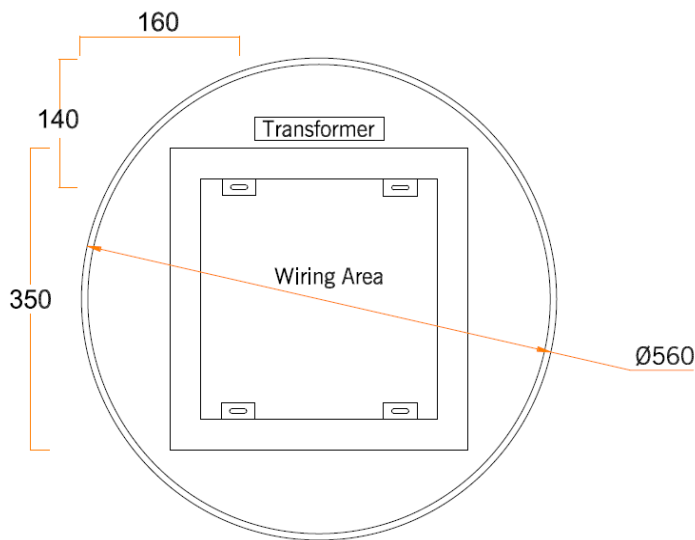

Ablaze Premium Back-lit Mirrors

Stock Code	Light	Size (mm)	Output (W)
RS600C	Cool	600 ø x D43	41 Watts