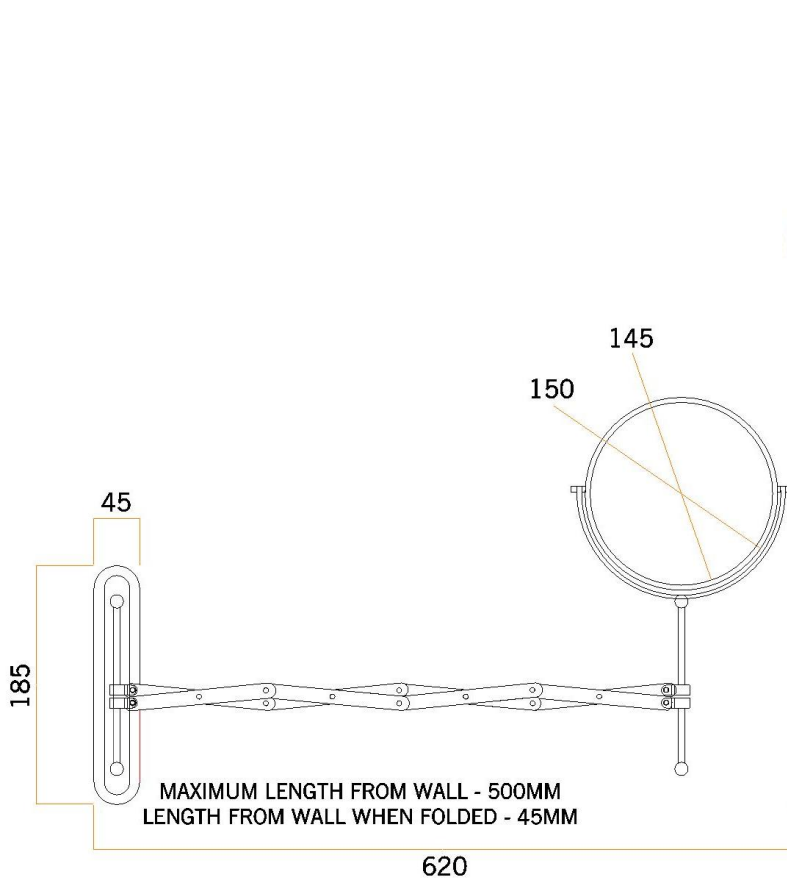

# Ablaze Non-Lit Magnifying Mirrors

Stock Code	Finish	Type
RS204GSM	Polished Gold	Wall Mounted