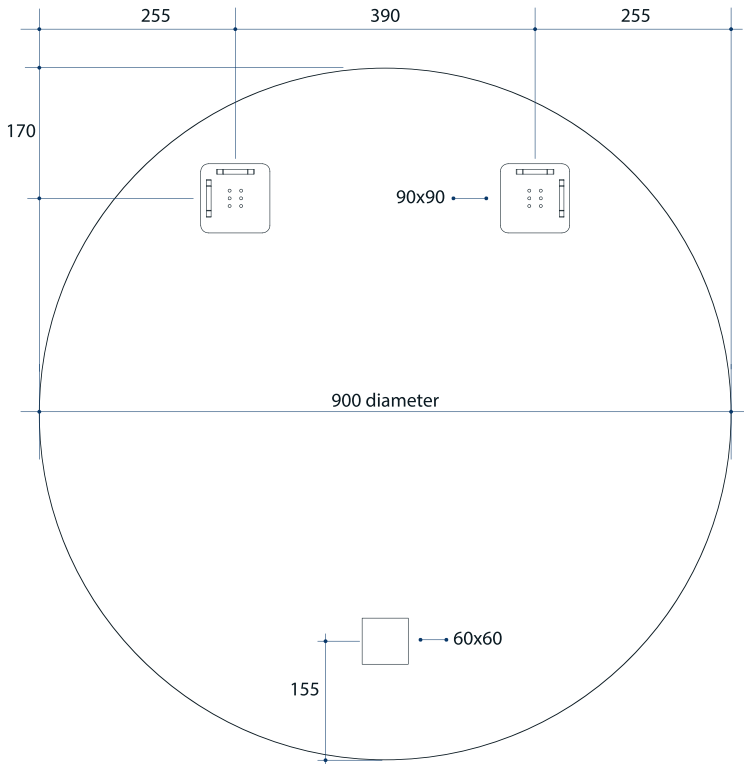

Rio Round Polished Edge Mirror

Note: All dimensions are in millimetres (mm)

Stock Code	Size (mm)	Shape	Edge
RR9090HN	900Ø x 11	Round	Polished Edge

Please note: Bracket location may vary +/- 5mm. DO NOT pre-drill holes for mounts before confirming exact locations on your mirror. Measurements and diagrams are to be used as a guide only.