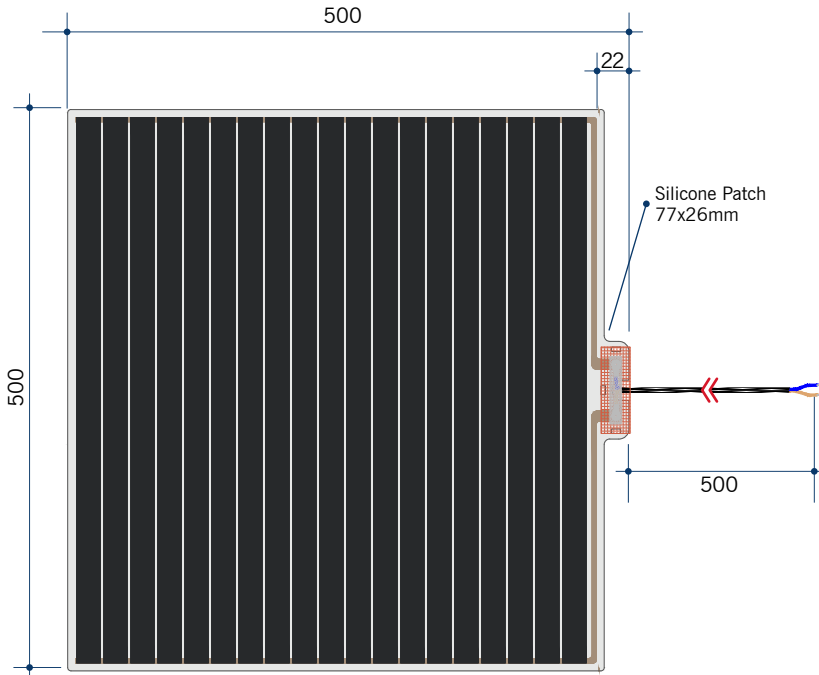

Rio Round Polished Edge Mirror Includes Mirror Demister

Note: All dimensions are in millimetres (mm)

Stock Code	Size (mm)	Shape	Edge
RR9090GTD	900Ø x 5	Round	Polished Edge

This product includes a mirror and Thermomirror demister. These are supplied as separate parts and the demister will need to be adhered to the back of the mirror prior to installation of the mirror. For details on the demister, please see next page.

Mirrors will need to be installed in accordance with the Installation Guide. Ablaze does not take responsibility for incorrect installation of these mirrors.

Thermomirror Mirror Demister

Ultra-thin Demister Pad for use on Bathroom Mirrors

Note: All dimensions are in millimetres (mm)

Stock Code	Size (mm)	Heat Output (W)	Voltage - Frequency
TM5050	500 x 500	55	220 - 240V 50Hz

Thermomirror demisters must be installed by a qualified electrician.
The demister cannot be cut, pierced or modified in anyway.