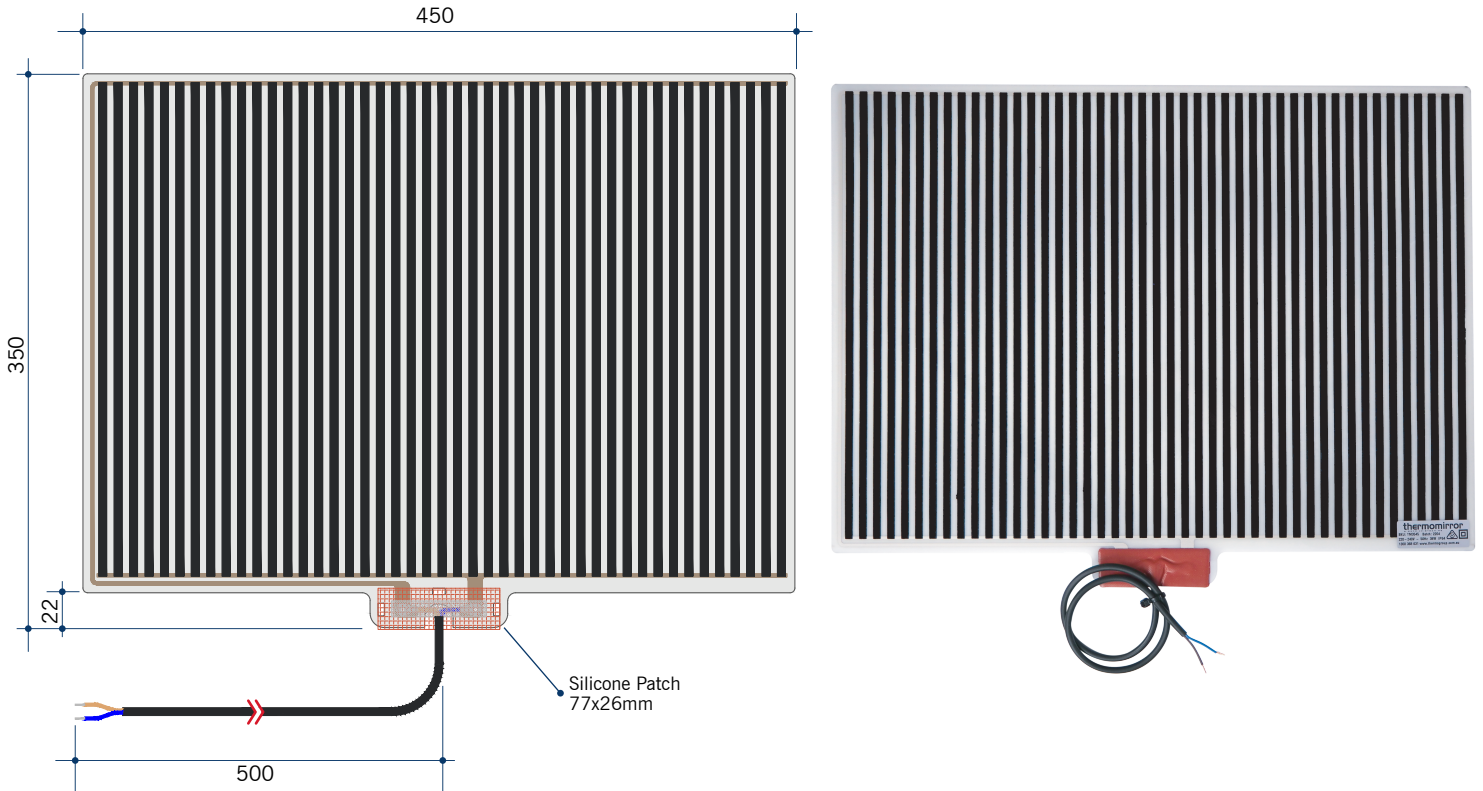

Rio Round Polished Edge Mirror Includes Mirror Demister

Note: All dimensions are in millimetres (mm)

Stock Code	Size (mm)	Shape	Edge
RR8080GTD	800Ø x 5	Round	Polished Edge

This product includes a mirror and Thermomirror demister. These are supplied as separate parts and the demister will need to be adhered to the back of the mirror prior to installation of the mirror. For details on the demister, please see next page.

Mirrors will need to be installed in accordance with the Installation Guide. Ablaze does not take responsibility for incorrect installation of these mirrors.

Thermomirror Mirror Demister

Ultra-thin Demister Pad for use on Bathroom Mirrors

Note: All dimensions are in millimetres (mm)

Stock Code	Size (mm)	Heat Output (W)	Voltage - Frequency
TM3545	350 x 450	38	220 - 240V 50Hz

Thermomirror demisters must be installed by a qualified electrician.
The demister cannot be cut, pierced or modified in anyway.