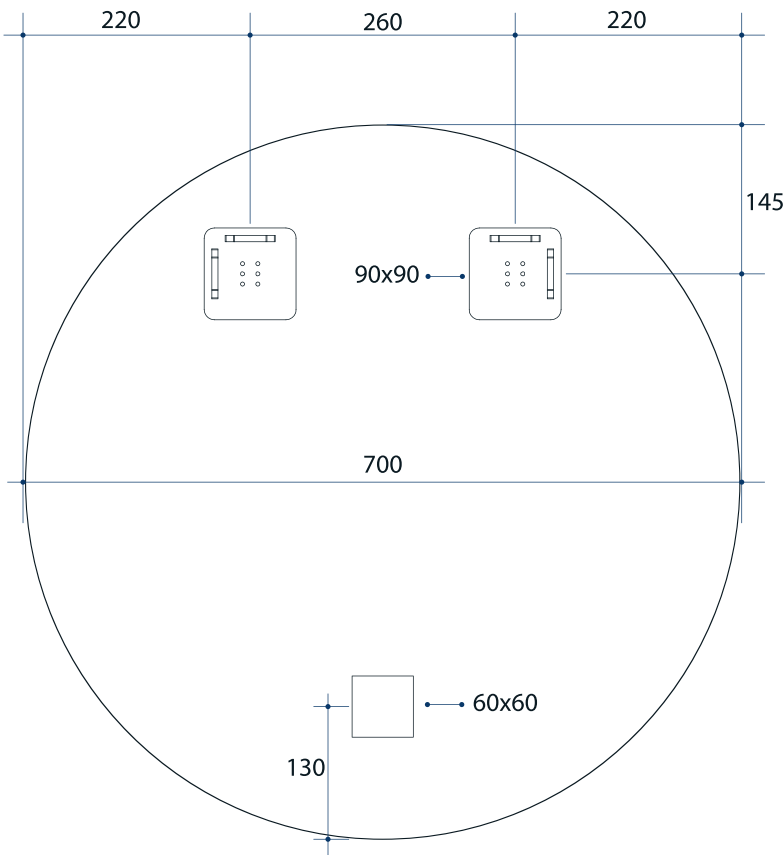

Rio Round Polished Edge Mirror

Note: All dimensions are in millimetres (mm)

| Stock Code | Size (mm) | Shape | Edge |
|------------|-----------|-------|---------------|
| RR7070HN | 700Ø x 11 | Round | Polished Edge |

Please note: Bracket location may vary +/- 5mm. DO NOT pre-drill holes for mounts before confirming exact locations on your mirror. Measurements and diagrams are to be used as a guide only.

Mirrors will need to be installed in accordance with the Installation Guide. Ablaze does not take responsibility for incorrect installation of these mirrors.