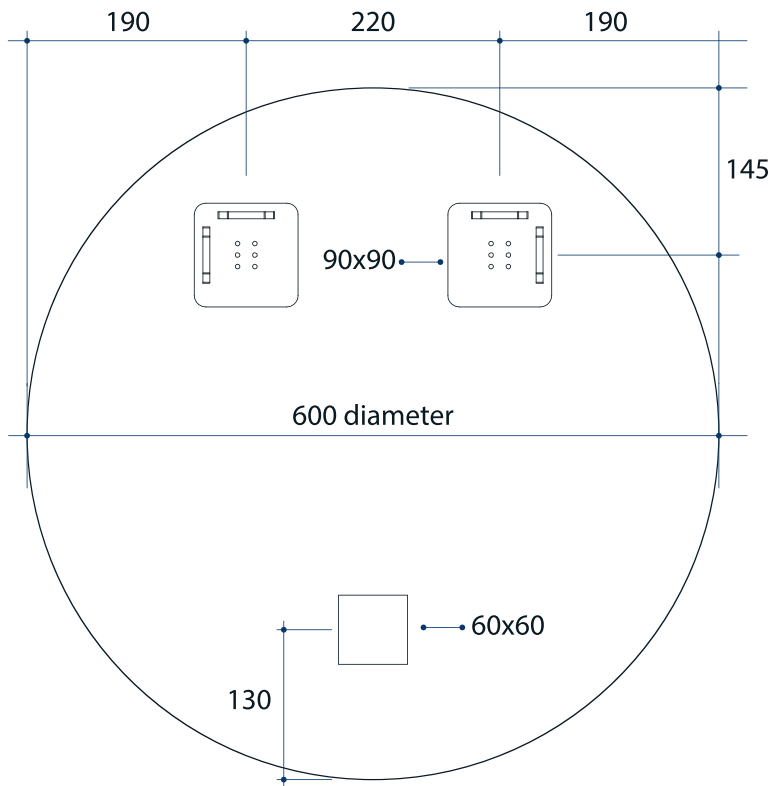

Rio Round Polished Edge Mirror

Note: All dimensions are in millimetres (mm)

Stock Code	Size (mm)	Shape	Edge
RR6060HN	600Ø x 11	Round	Polished Edge

Please note: Bracket location may vary +/- 5mm. DO NOT pre-drill holes for mounts before confirming exact locations on your mirror. Measurements and diagrams are to be used as a guide only.