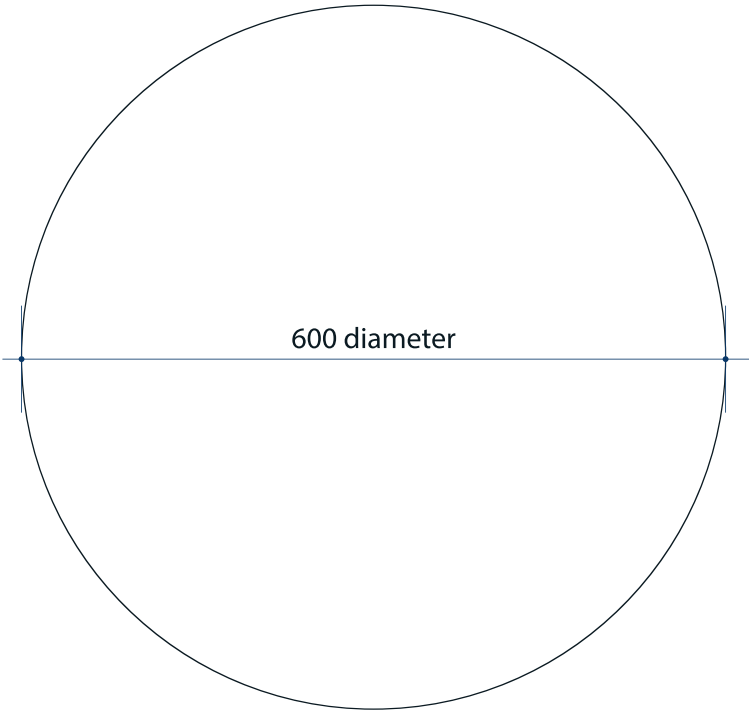

# Rio Round Polished Edge Mirror

Note: All dimensions are in millimetres (mm)

Stock Code	Size (mm)	Shape	Edge
RR6060GT	600Ø x 5	Round	Polished Edge

Mirrors will need to be installed in accordance with the Installation Guide. Ablaze does not take responsibility for incorrect installation of these mirrors.