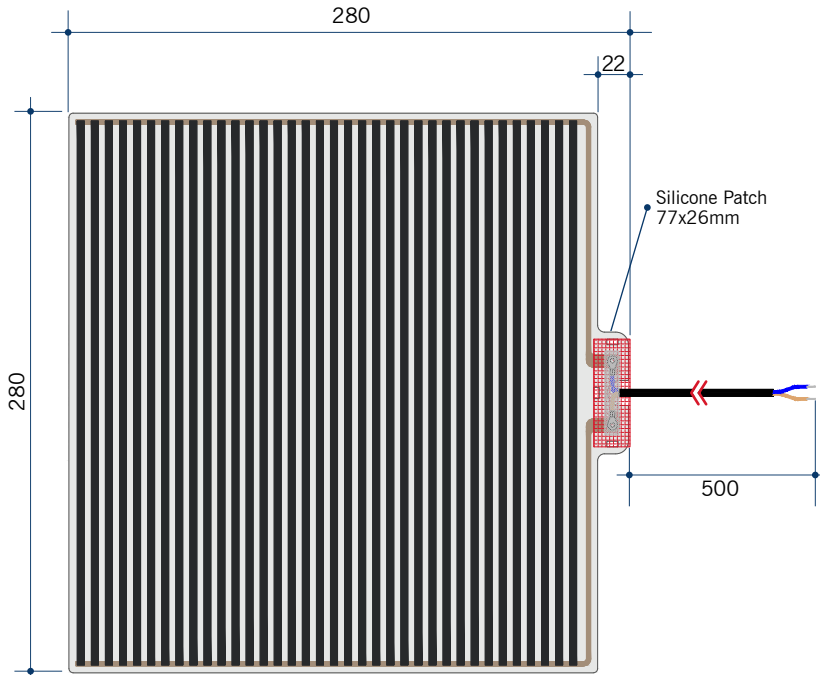

Rio Round Polished Edge Mirror Includes Mirror Demister

Note: All dimensions are in millimetres (mm)

Stock Code	Size (mm)	Shape	Edge
RR5050GTD	500Ø x 5	Round	Polished Edge

This product includes a mirror and Thermomirror demister. These are supplied as separate parts and the demister will need to be adhered to the back of the mirror prior to installation of the mirror. For details on the demister, please see next page.

Mirrors will need to be installed in accordance with the Installation Guide. Ablaze does not take responsibility for incorrect installation of these mirrors.

Thermomirror Mirror Demister

Ultra-thin Demister Pad for use on Bathroom Mirrors

Note: All dimensions are in millimetres (mm)

Stock Code	Size (mm)	Heat Output (W)	Voltage - Frequency
TM2828	280 x 280	16	220 - 240V 50Hz

Thermomirror demisters must be installed by a qualified electrician.
The demister cannot be cut, pierced or modified in anyway.