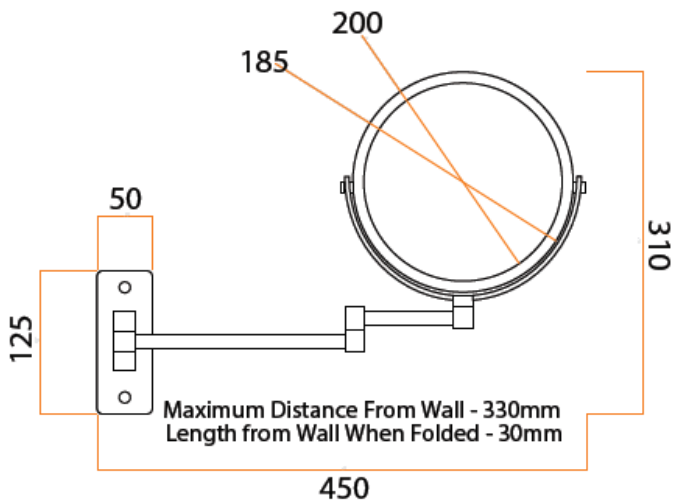

Ablaze Non-Lit Magnifying Mirrors

Stock Code	Finish	Type
R16SMB	Matt Black	Wall Mounted